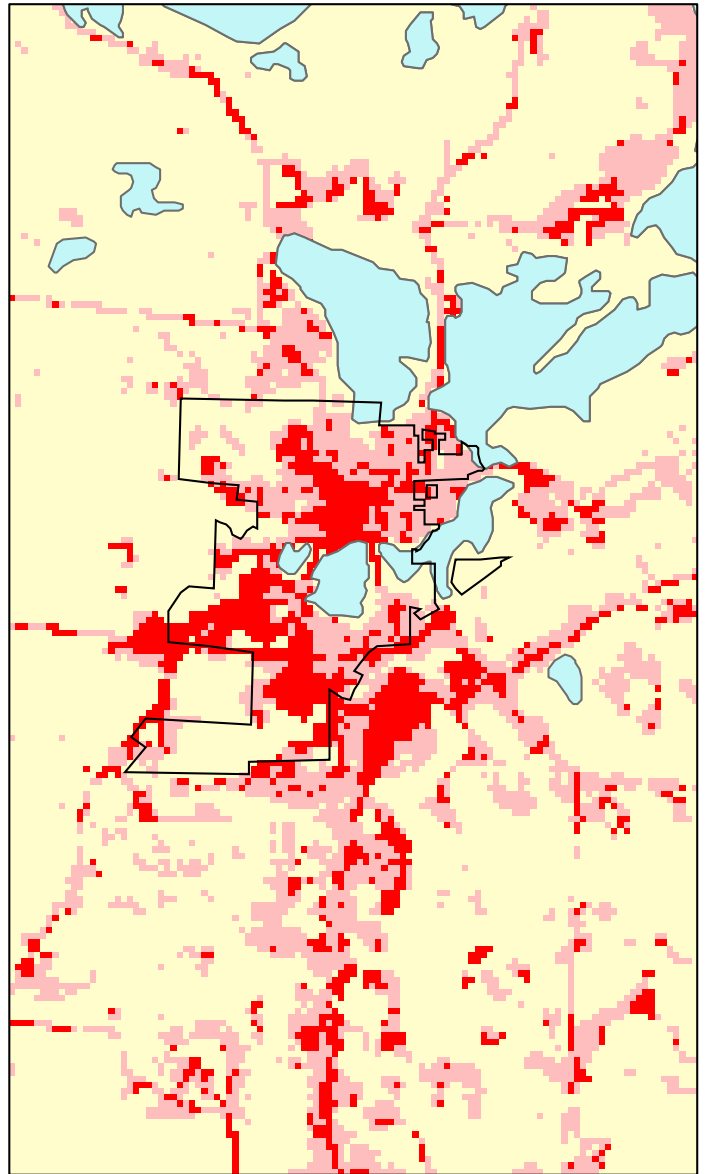

New London, MN: Impervious Cover

1990

2000

New London Summary	
Total Area of MCD (Acres):	657
1990 Impervious Area Total (Acres):	147
2000 Impervious Area Total (Acres):	187
1990 Percent Impervious Surface:	22%
2000 Percent Impervious Surface:	28%
Increase in IC (Acres)	40
Percent Increase IC%	27%