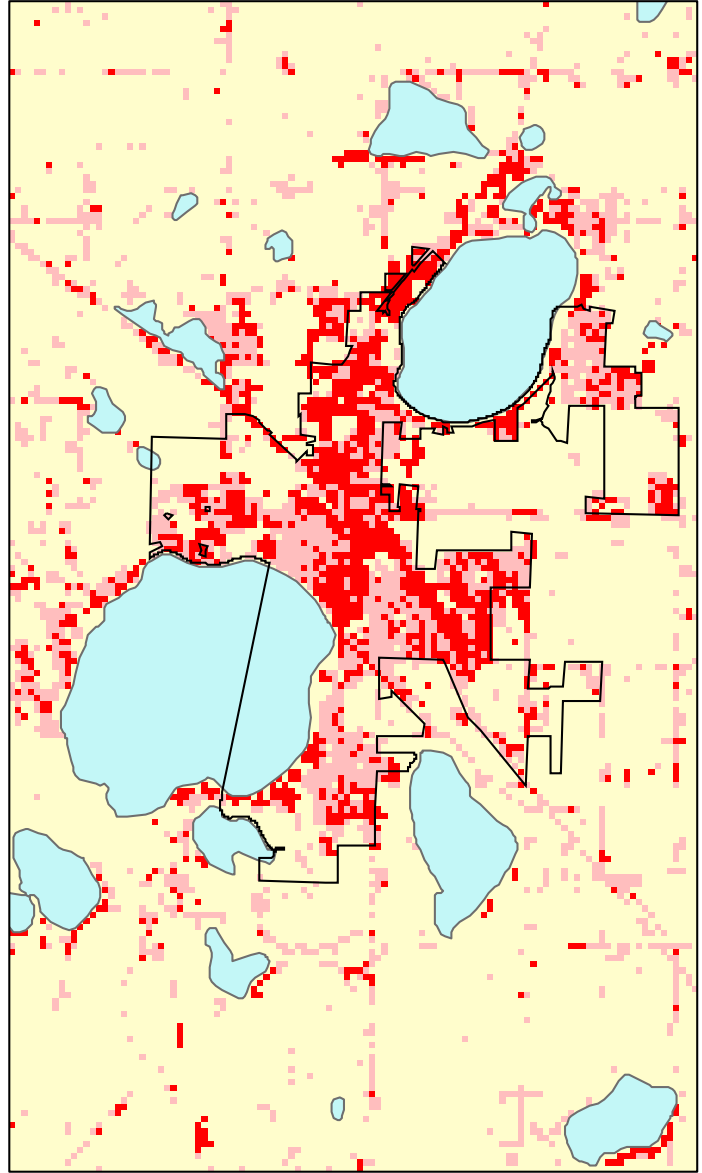

Buffalo, MN: Impervious Cover

1990

2000

Buffalo Summary	
Total Area of MCD (Acres):	18589
1990 Impervious Area Total (Acres):	303
2000 Impervious Area Total (Acres):	959
1990 Percent Impervious Surface:	2%
2000 Percent Impervious Surface:	5%
Increase in IC (Acres)	656
Percent Increase IC%	216%