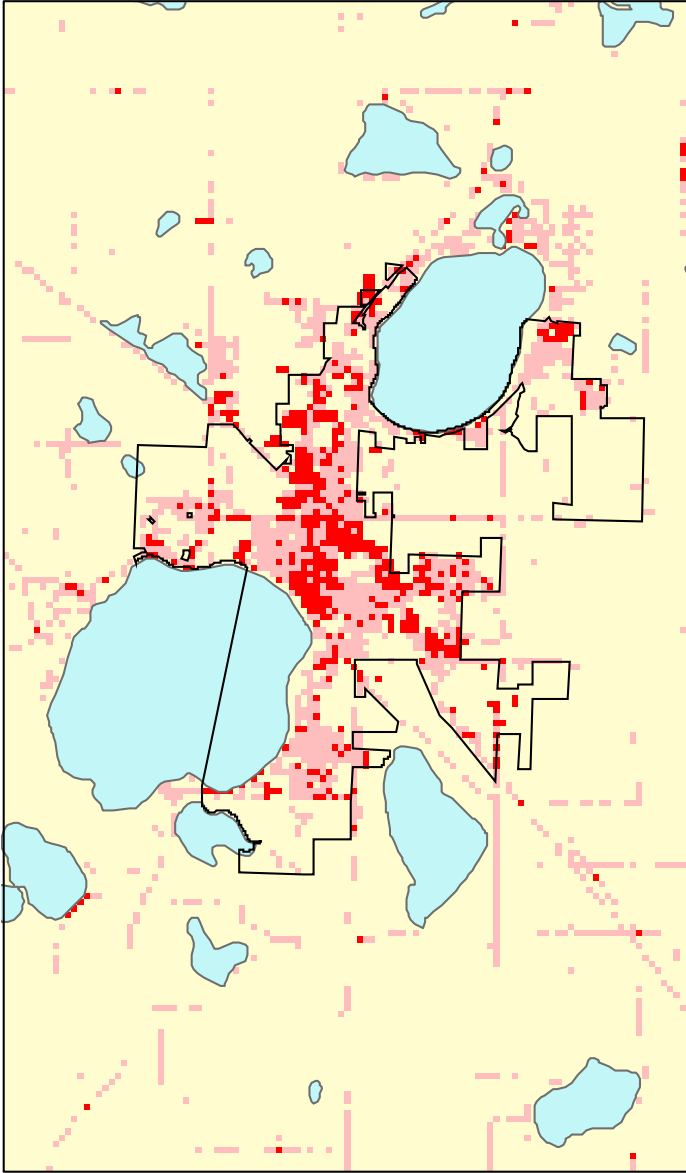

Buffalo, MN: Impervious Cover

1990

2000

Buffalo Summary	
Total Area of MCD (Acres):	18589
1990 Impervious Area Total (Acres):	303
2000 Impervious Area Total (Acres):	959
1990 Percent Impervious Surface:	2%
2000 Percent Impervious Surface:	5%
Increase in IC (Acres)	656
Percent Increase IC%	216%