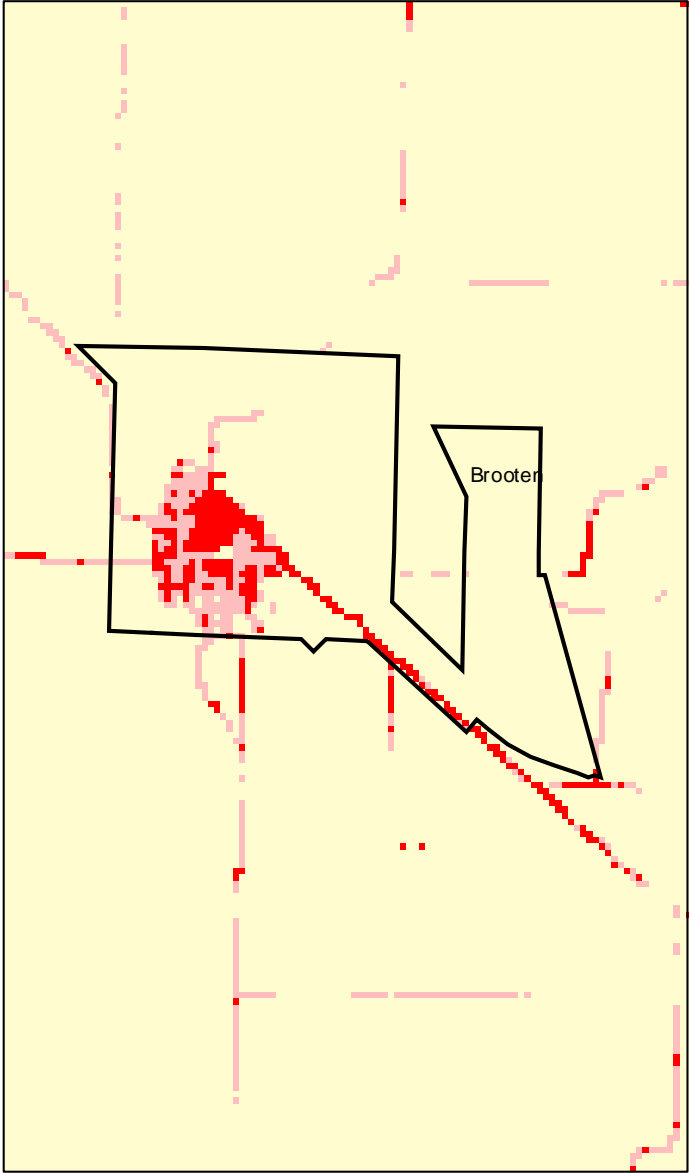

Brooten, MN: Impervious Cover

1990

2000

Brooten Summary	
Total Area Of MCD (Acres):	931
1990 Impervious Area Total (Acres):	66
2000 Impervious Area Total (Acres):	85
1990 Percent Impervious Surface:	7%
2000 Percent Impervious Surface:	9%
Increase In IC (Acres)	18
Percent Increase IC %	28%