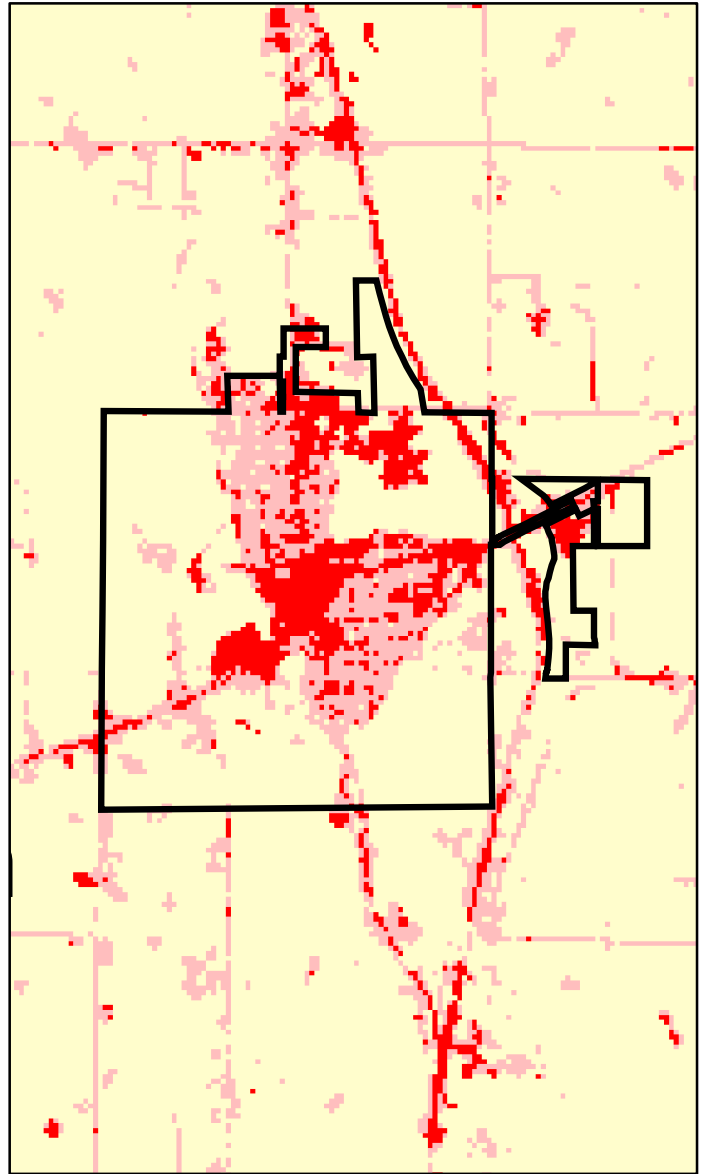

Milaca, MN: Impervious Cover

1990

2000

Milaca Summary	
Total Area Of MCD (Acres):	2041
1990 Impervious Area Total (Acres):	209
2000 Impervious Area Total (Acres):	365
1991 Percent Impervious Surface:	10%
2000 Percent Impervious Surface:	18%
Increase In IC (Acres)	156
Percent Increase IC %	75%