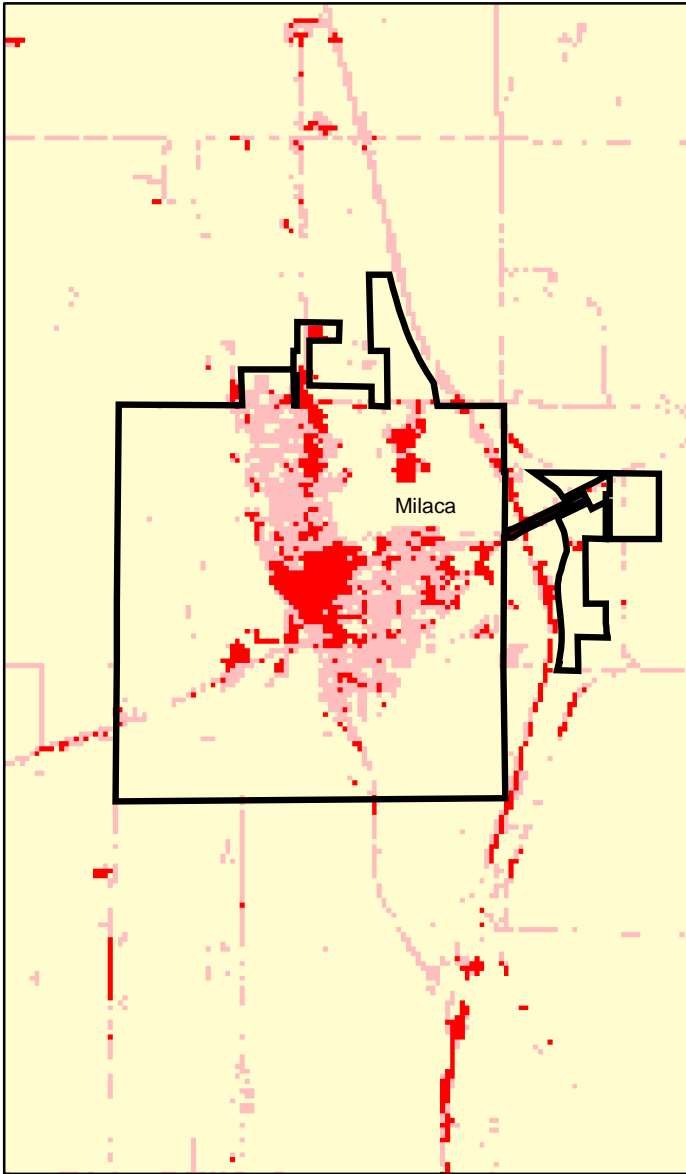

Milaca, MN: Impervious Cover

1990

2000

Milaca Summary	
Total Area Of MCD (Acres):	2041
1990 Impervious Area Total (Acres):	209
2000 Impervious Area Total (Acres):	365
1991 Percent Impervious Surface:	10%
2000 Percent Impervious Surface:	18%
Increase In IC (Acres)	156
Percent Increase IC %	75%