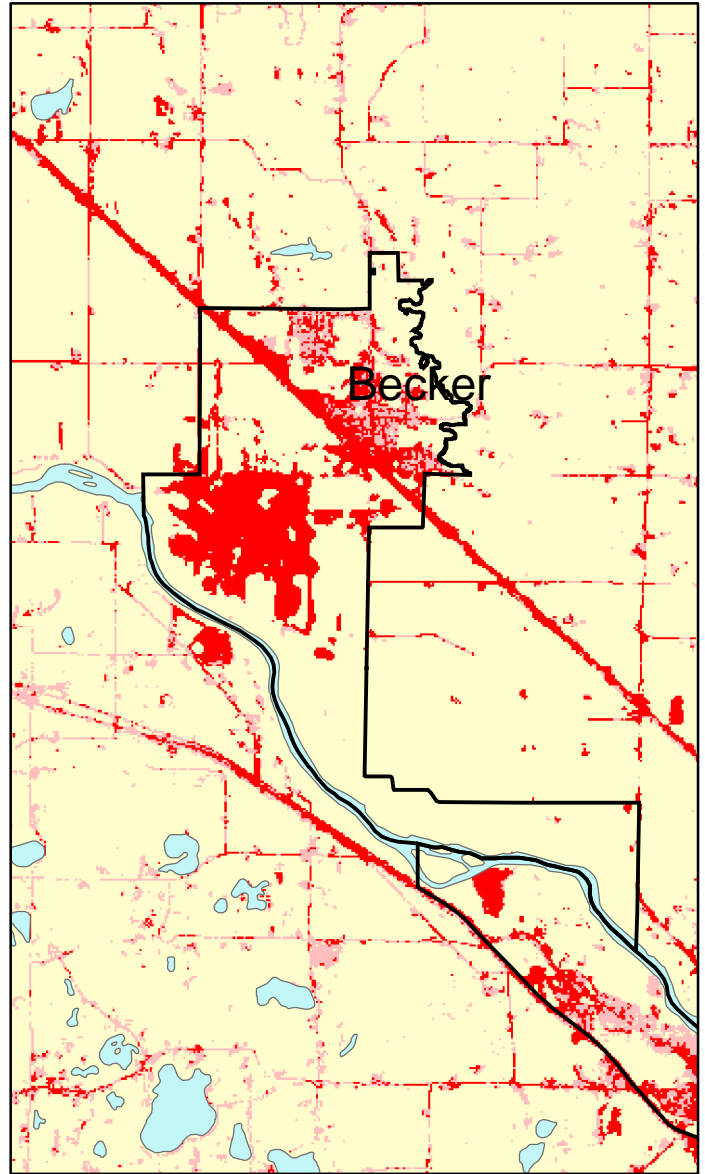

Becker, MN: Impervious Cover

1990

2000

Becker Summary	
Total Area Of MCD (Acres):	5832
1990 Impervious Area Total (Acres):	764
2000 Impervious Area Total (Acres):	1278
1991 Percent Impervious Surface:	13%
2000 Percent Impervious Surface:	22%
Increase In IC (Acres)	514
Percent Increase IC %	67%