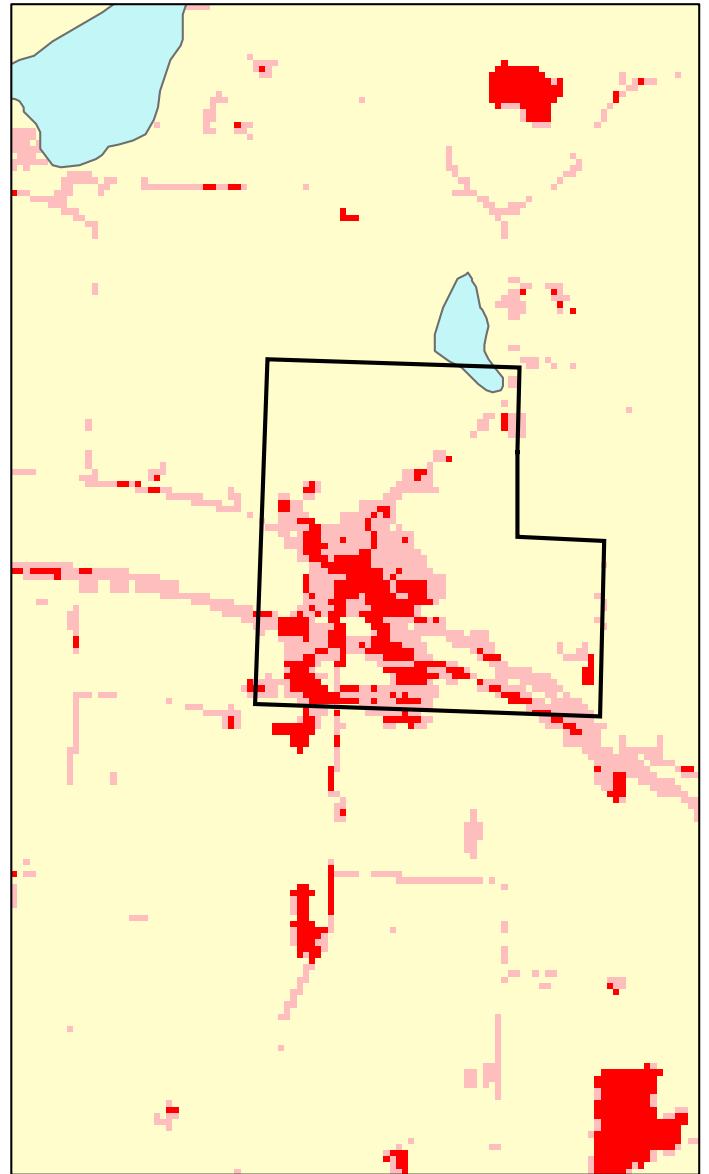

Freeport, MN: Impervious Cover

1990

2000

Freeport Summary	
Total Area Of MCD (Acres):	569
1990 Impervious Area Total (Acres):	54
2000 Impervious Area Total (Acres):	86
1990 Percent Impervious Surface:	10%
2000 Percent Impervious Surface:	15%
Increase In IC (Acres)	31
Percent Increase IC %	58%

% Impervious Cover

Value