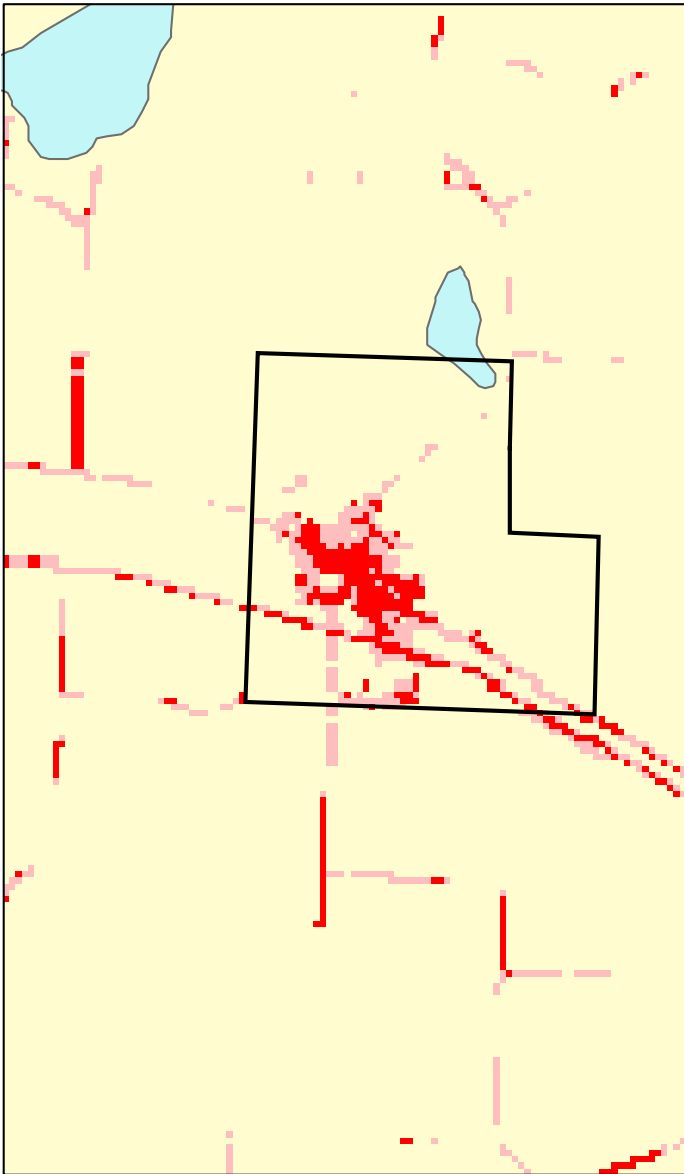

Freeport, MN: Impervious Cover

1990

2000

Freeport Summary	
Total Area Of MCD (Acres):	569
1990 Impervious Area Total (Acres):	54
2000 Impervious Area Total (Acres):	86
1990 Percent Impervious Surface:	10%
2000 Percent Impervious Surface:	15%
Increase In IC (Acres)	31
Percent Increase IC %	58%

% Impervious Cover

Value