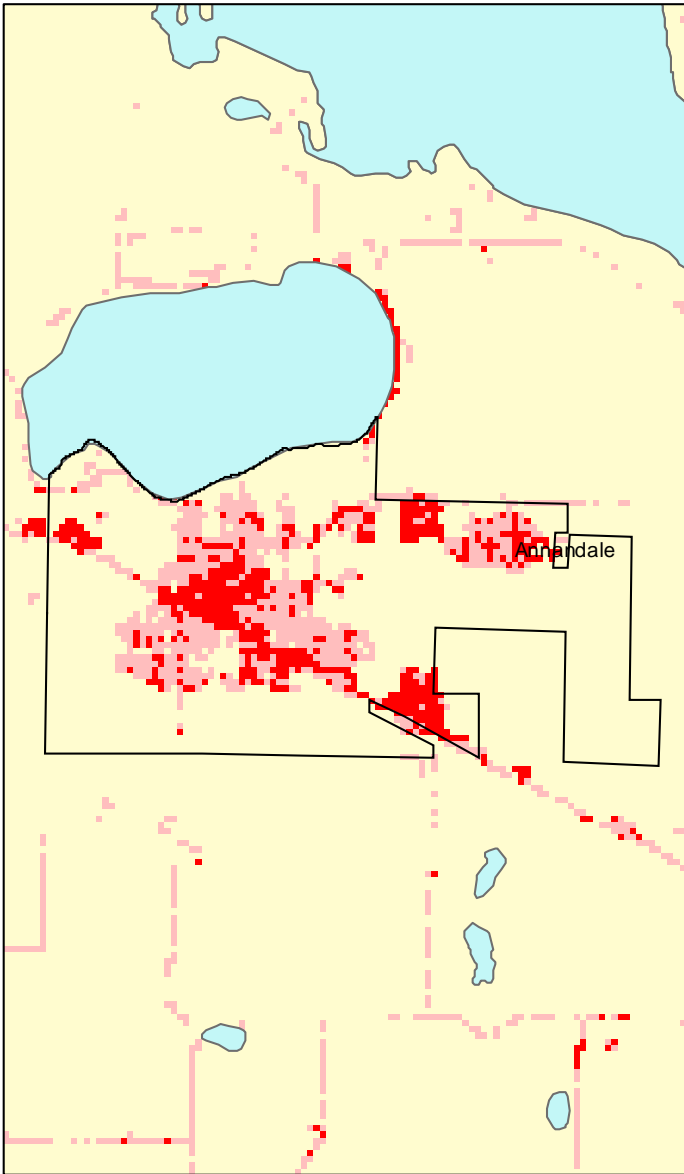

Annadale, MN: Impervious Cover

1990

2000

Annadale Summary	
Total Area of MCD (Acres):	1747
1990 Impervious Area Total (Acres):	216
2000 Impervious Area Total (Acres):	344
1990 Percent Impervious Surface:	12%
2000 Percent Impervious Surface:	20%
Increase in IC (Acres)	128
Percent Increase IC%	59%