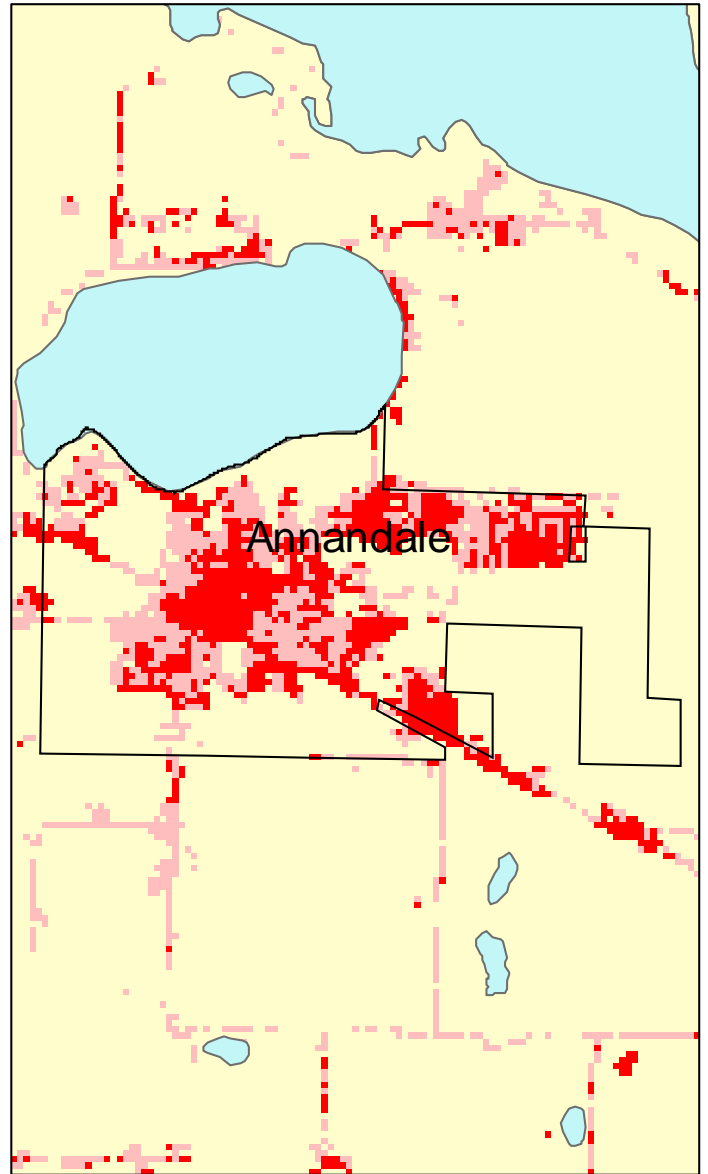

Annadale, MN: Impervious Cover

1990

2000

Annadale Summary	
Total Area of MCD (Acres):	1747
1990 Impervious Area Total (Acres):	216
2000 Impervious Area Total (Acres):	344
1990 Percent Impervious Surface:	12%
2000 Percent Impervious Surface:	20%
Increase in IC (Acres)	128
Percent Increase IC%	59%