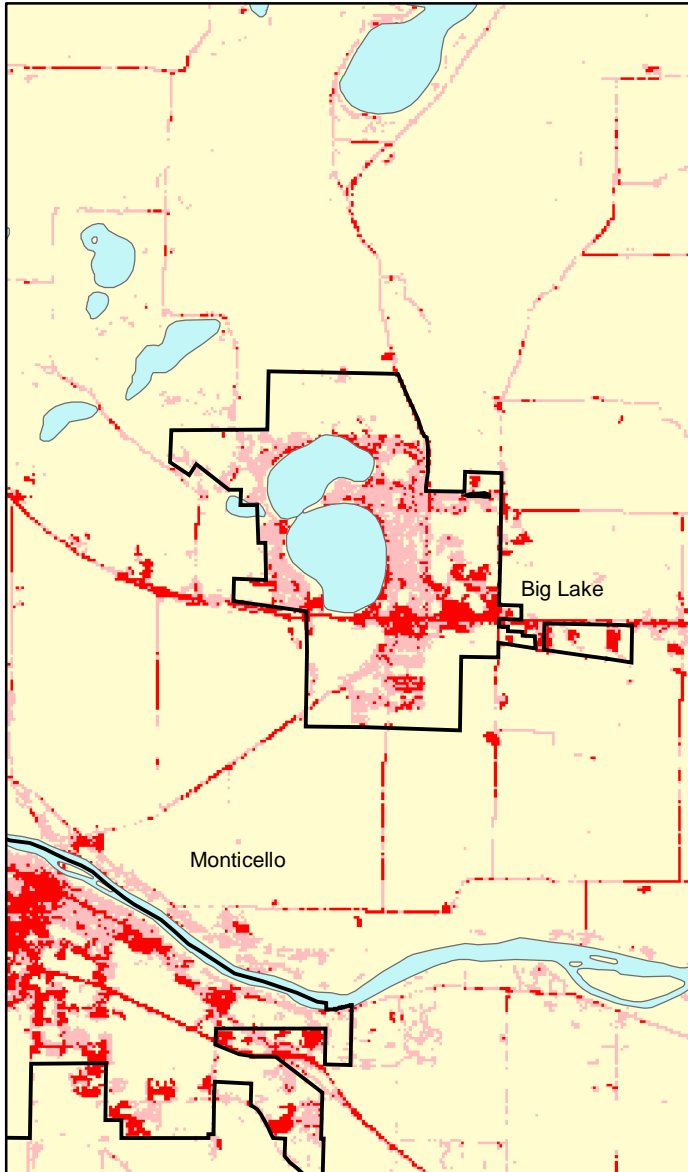

Big Lake, MN: Impervious Cover

1990

2000

Big Lake Summary	
Total Area Of MCD (Acres):	2907
1990 Impervious Area Total (Acres):	374
2000 Impervious Area Total (Acres):	685
1991 Percent Impervious Surface:	13%
2000 Percent Impervious Surface:	24%
Increase In IC (Acres)	310
Percent Increase IC %	83%