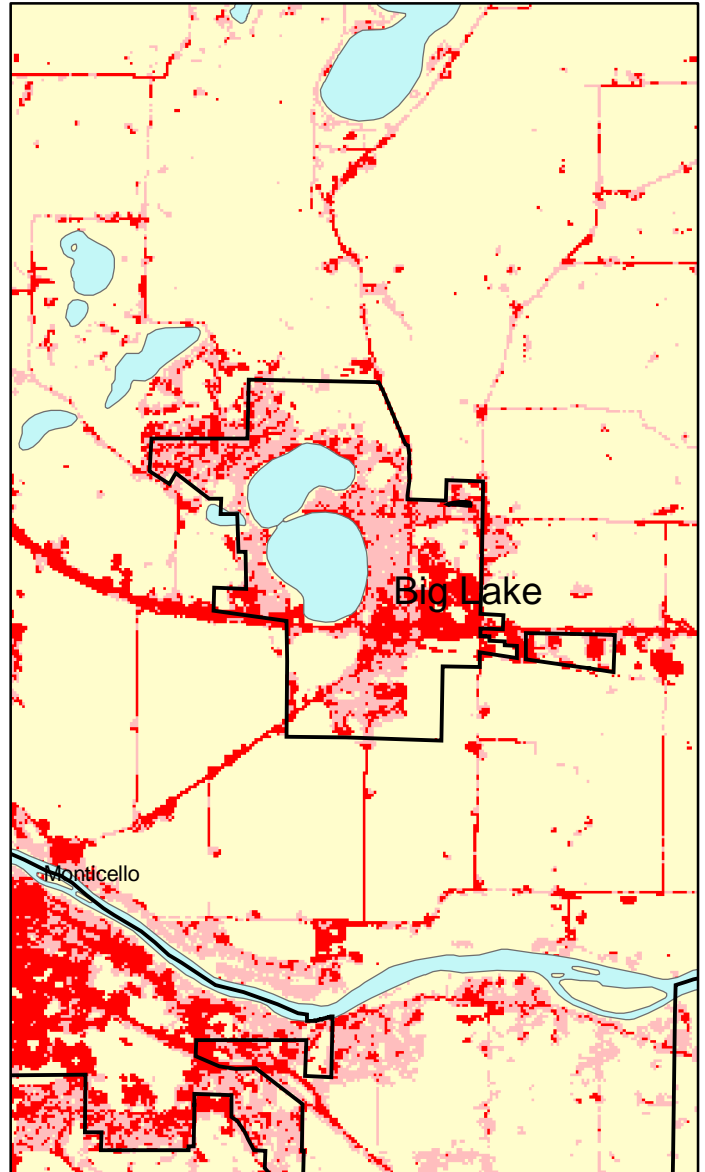

Big Lake, MN: Impervious Cover

1990

2000

Big Lake Summary	
Total Area Of MCD (Acres):	2907
1990 Impervious Area Total (Acres):	374
2000 Impervious Area Total (Acres):	685
1991 Percent Impervious Surface:	13%
2000 Percent Impervious Surface:	24%
Increase In IC (Acres)	310
Percent Increase IC %	83%