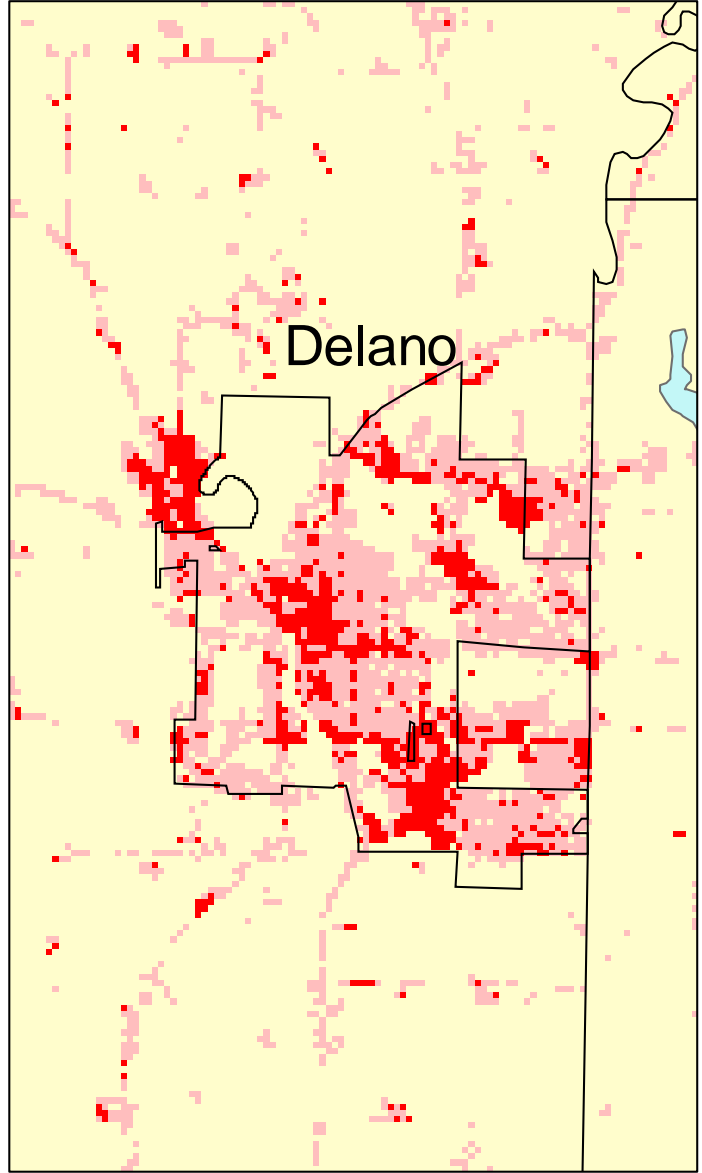

# Delano, MN: Impervious Cover

**1990**

**2000**

| Delano Summary                      |           |
|-------------------------------------|-----------|
| Total Area of MCD (Acres):          | 820       |
| 1990 Impervious Area Total (Acres): | 324       |
| 2000 Impervious Area Total (Acres): | 336       |
| 1990 Percent Impervious Surface:    | 40%       |
| 2000 Percent Impervious Surface:    | 41%       |
| <b>Increase in IC (Acres)</b>       | <b>12</b> |
| <b>Percent Increase IC%</b>         | <b>4%</b> |