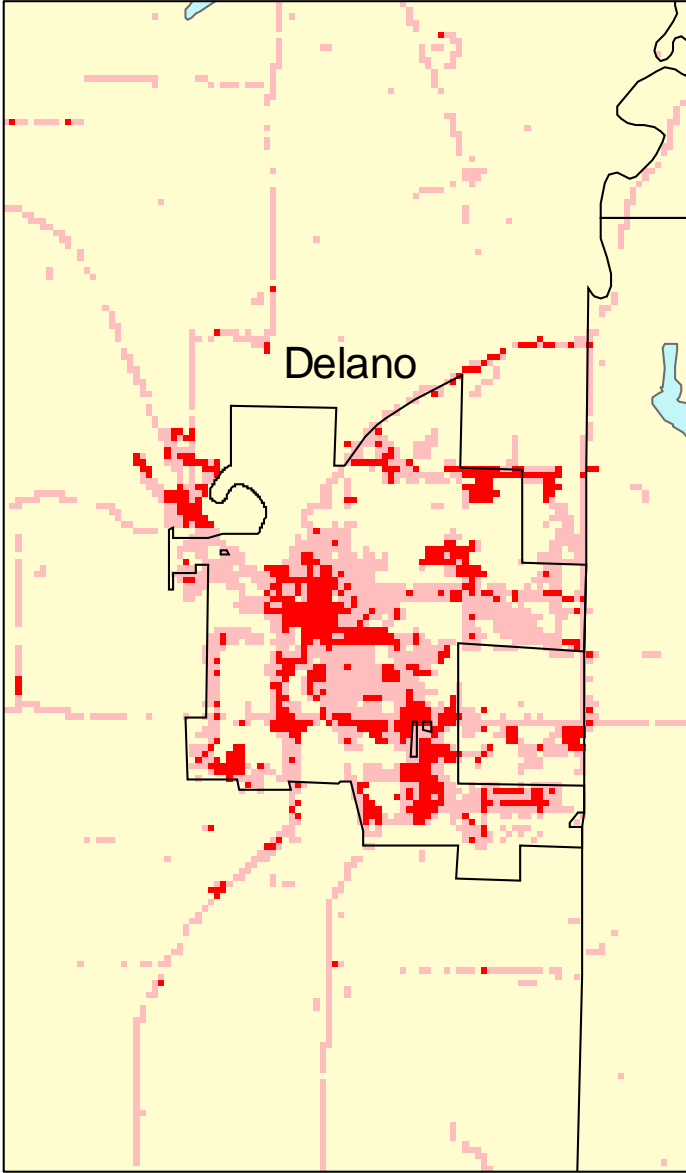

# Delano, MN: Impervious Cover

**1990**

**2000**

| Delano Summary                      |           |
|-------------------------------------|-----------|
| Total Area of MCD (Acres):          | 820       |
| 1990 Impervious Area Total (Acres): | 324       |
| 2000 Impervious Area Total (Acres): | 336       |
| 1990 Percent Impervious Surface:    | 40%       |
| 2000 Percent Impervious Surface:    | 41%       |
| <b>Increase in IC (Acres)</b>       | <b>12</b> |
| <b>Percent Increase IC%</b>         | <b>4%</b> |