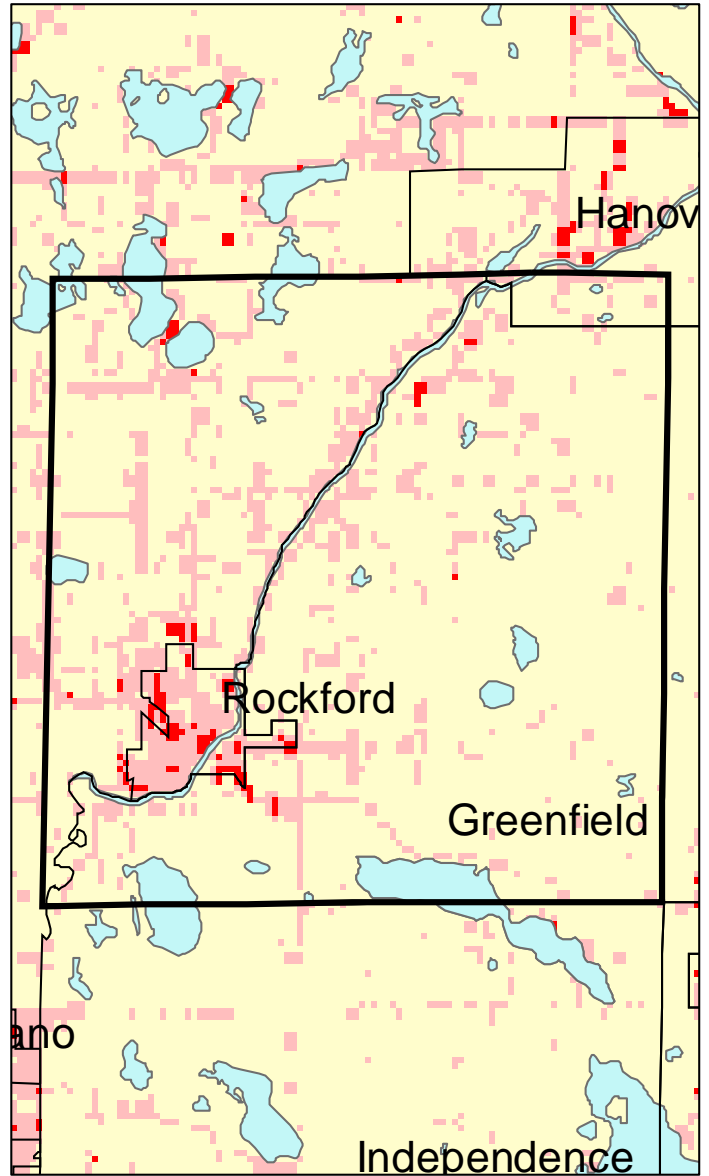

# Rockford Township: Impervious Cover

1990

2000

Rockford Township Summary	
Total Area of MCD (Acres):	23442
1990 Impervious Area Total (Acres):	392
2000 Impervious Area Total (Acres):	1079
1990 Percent Impervious Surface:	2%
2000 Percent Impervious Surface:	5%
<b>Increase in IC (Acres)</b>	<b>686</b>
<b>Percent Increase IC%</b>	<b>175%</b>