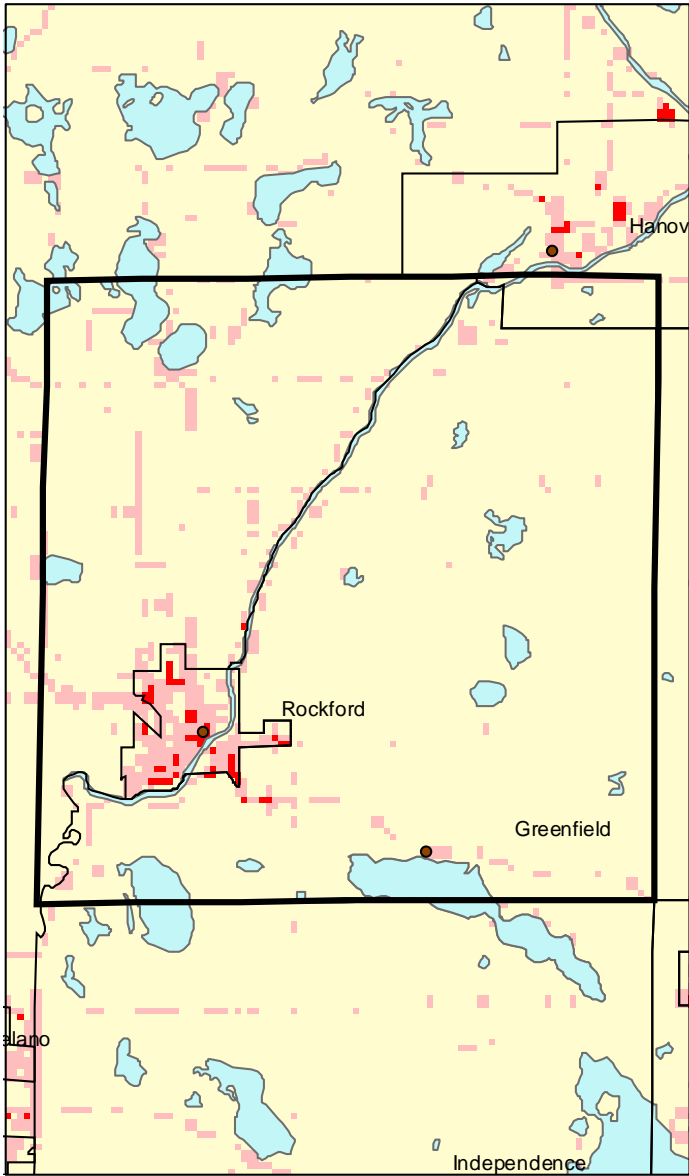

# Rockford Township: Impervious Cover

1990

2000

Rockford Township Summary	
Total Area of MCD (Acres):	23442
1990 Impervious Area Total (Acres):	392
2000 Impervious Area Total (Acres):	1079
1990 Percent Impervious Surface:	2%
2000 Percent Impervious Surface:	5%
<b>Increase in IC (Acres)</b>	<b>686</b>
<b>Percent Increase IC%</b>	<b>175%</b>