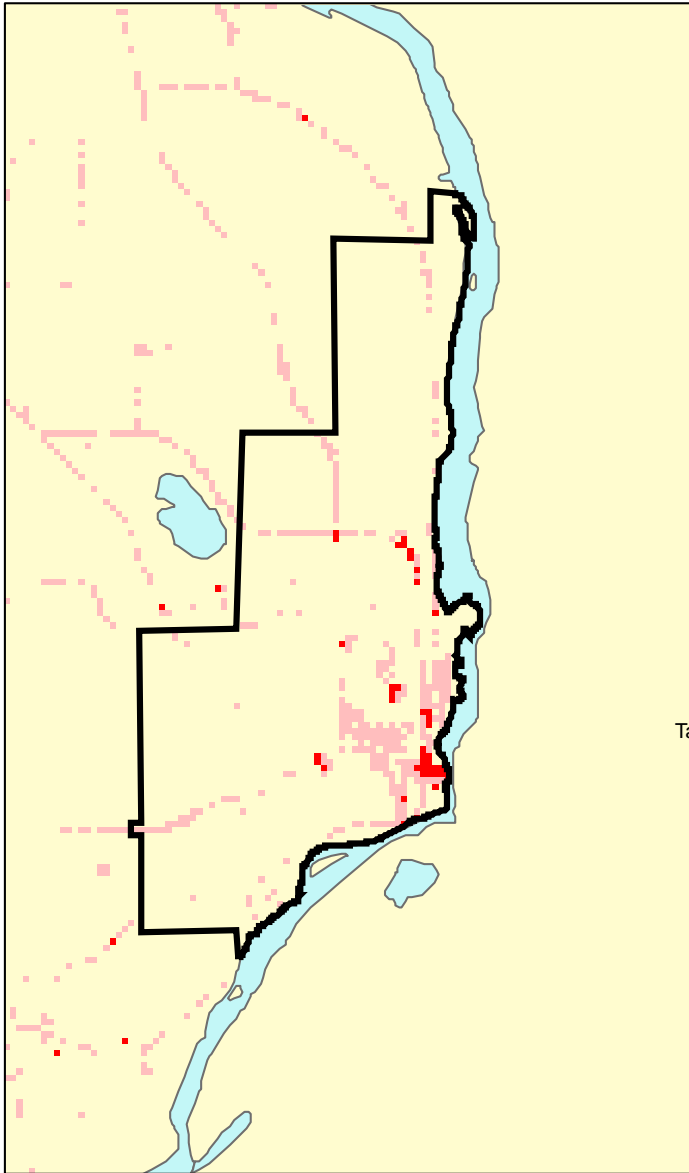

Taylors Falls, MN: Impervious Cover

1990

2000

Taylors falls Summary	
Total Area Of MCD (Acres):	2579
1990 Impervious Area Total (Acres):	58
2000 Impervious Area Total (Acres):	103
1991 Percent Impervious Surface:	2%
2000 Percent Impervious Surface:	4%
Increase In IC (Acres)	45
Percent Increase IC %	78%