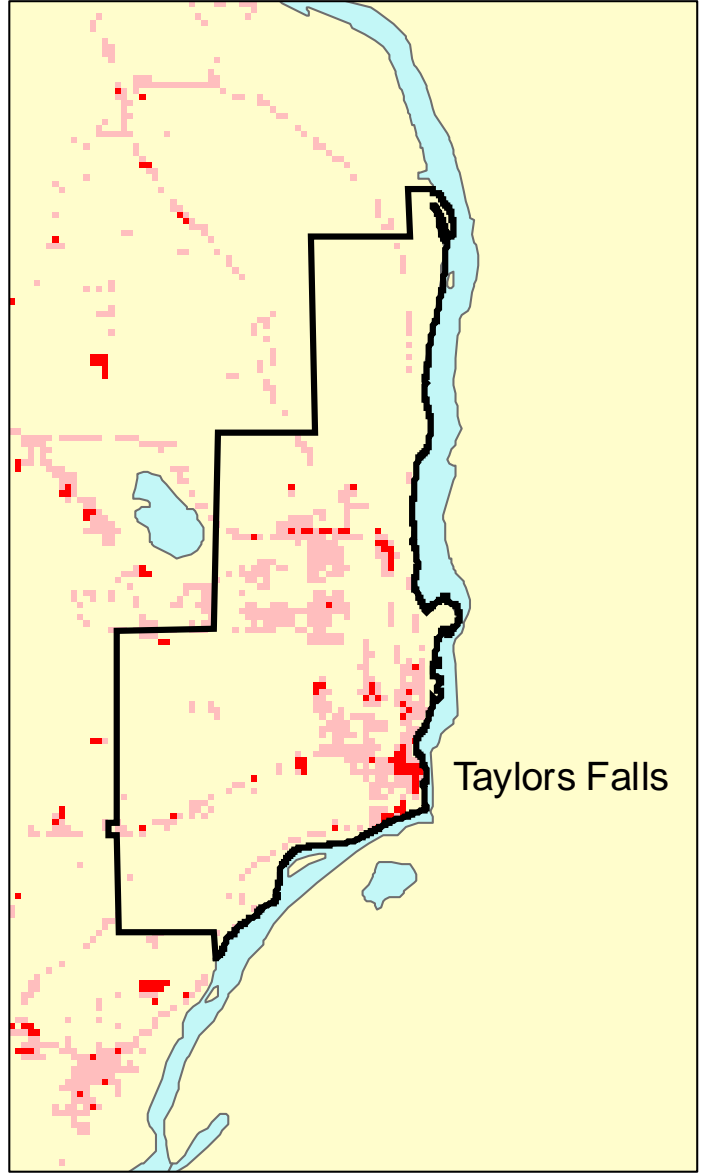

Taylors Falls, MN: Impervious Cover

1990

2000

Taylors falls Summary	
Total Area Of MCD (Acres):	2579
1990 Impervious Area Total (Acres):	58
2000 Impervious Area Total (Acres):	103
1991 Percent Impervious Surface:	2%
2000 Percent Impervious Surface:	4%
Increase In IC (Acres)	45
Percent Increase IC %	78%