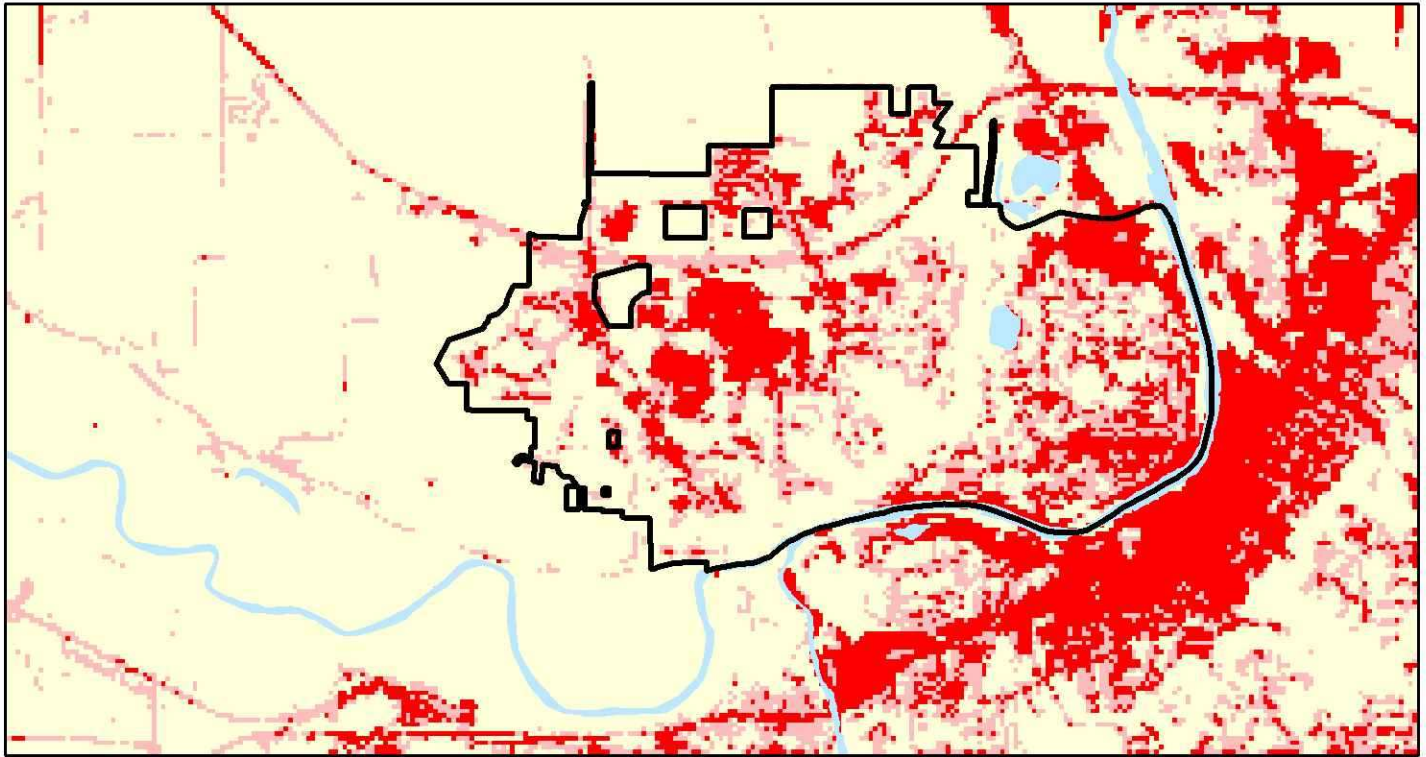

North Mankato, MN: Impervious Cover

1990

2000

% Impervious Cover