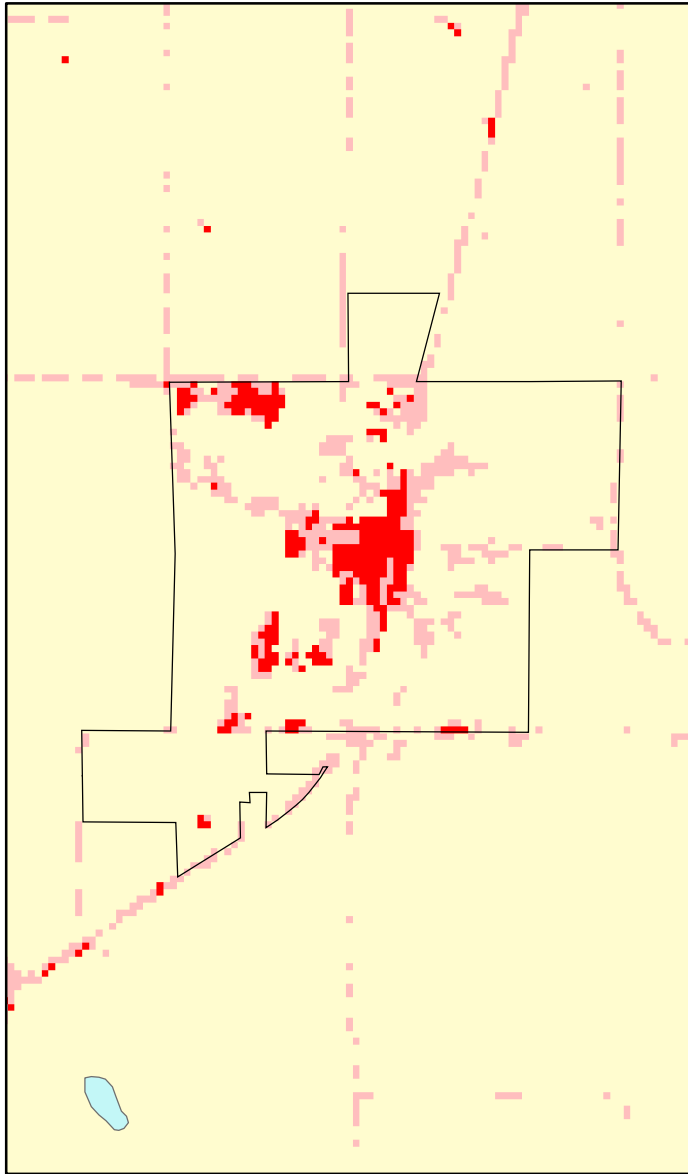

Braham, MN: Impervious Cover

1990

2000

Braham Summary	
Total Area Of MCD (Acres):	979
1990 Impervious Area Total (Acres):	72
2000 Impervious Area Total (Acres):	171
1991 Percent Impervious Surface:	7%
2000 Percent Impervious Surface:	18%
Increase In IC (Acres)	100
Percent Increase IC %	139%