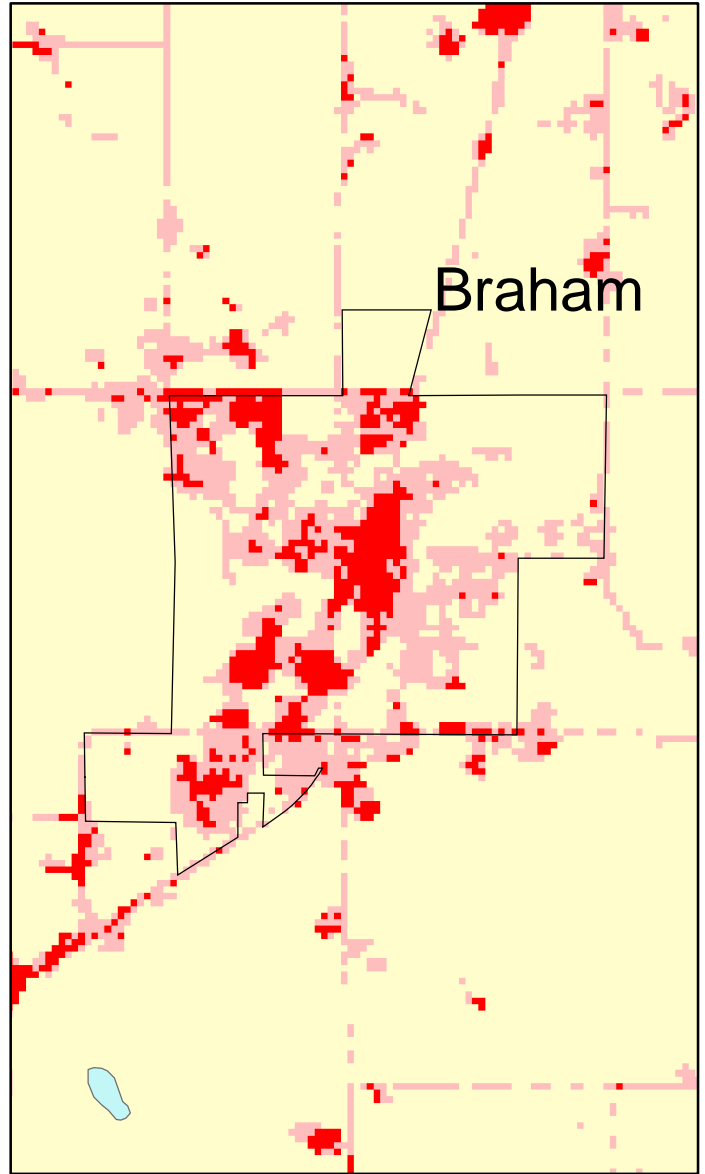

Braham, MN: Impervious Cover

1990

2000

Braham Summary	
Total Area Of MCD (Acres):	979
1990 Impervious Area Total (Acres):	72
2000 Impervious Area Total (Acres):	171
1991 Percent Impervious Surface:	7%
2000 Percent Impervious Surface:	18%
Increase In IC (Acres)	100
Percent Increase IC %	139%