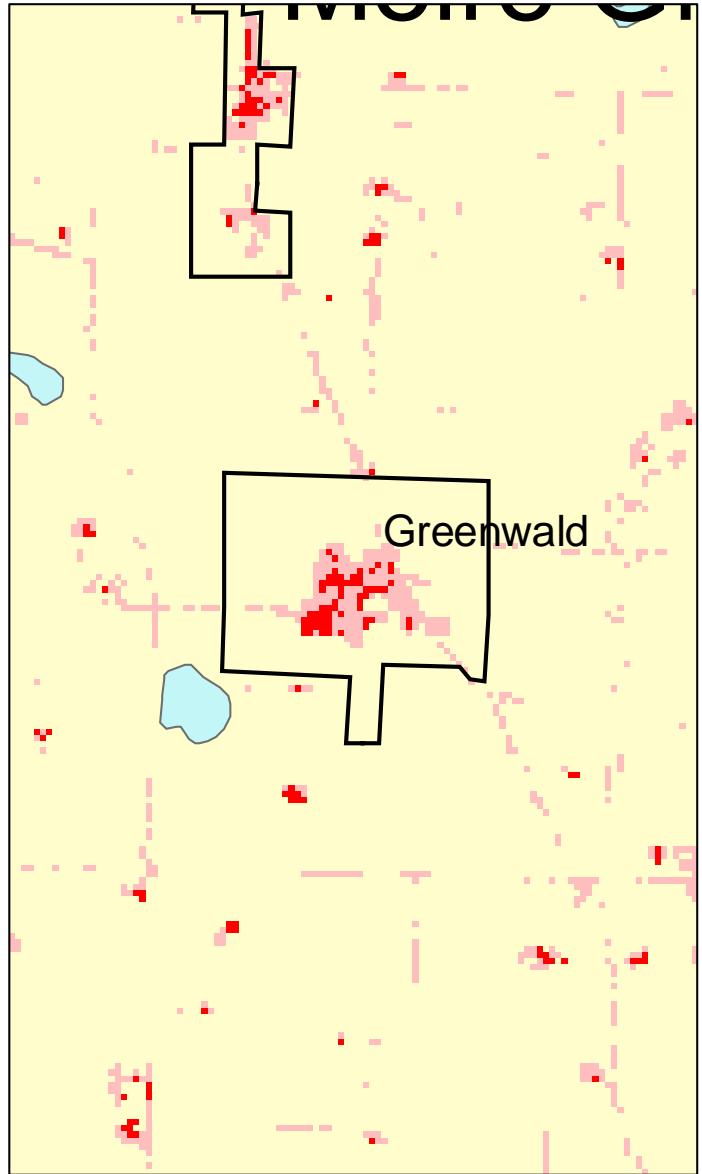

Greenwald, MN: Impervious Cover

1990

2000

Greenwald Summary	
Total Area Of MCD (Acres):	494
1990 Impervious Area Total (Acres):	28
2000 Impervious Area Total (Acres):	35
1990 Percent Impervious Surface:	6%
2000 Percent Impervious Surface:	7%
Increase In IC (Acres)	7
Percent Increase IC %	23%