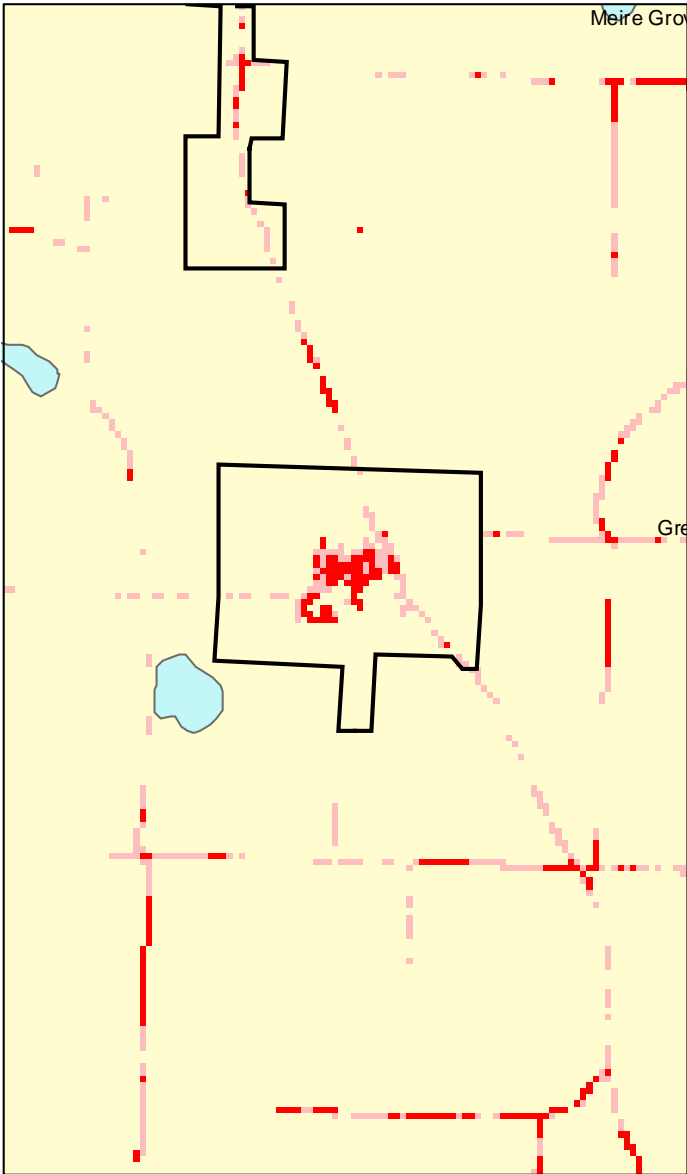

Greenwald, MN: Impervious Cover

1990

2000

Greenwald Summary	
Total Area Of MCD (Acres):	494
1990 Impervious Area Total (Acres):	28
2000 Impervious Area Total (Acres):	35
1990 Percent Impervious Surface:	6%
2000 Percent Impervious Surface:	7%
Increase In IC (Acres)	7
Percent Increase IC %	23%