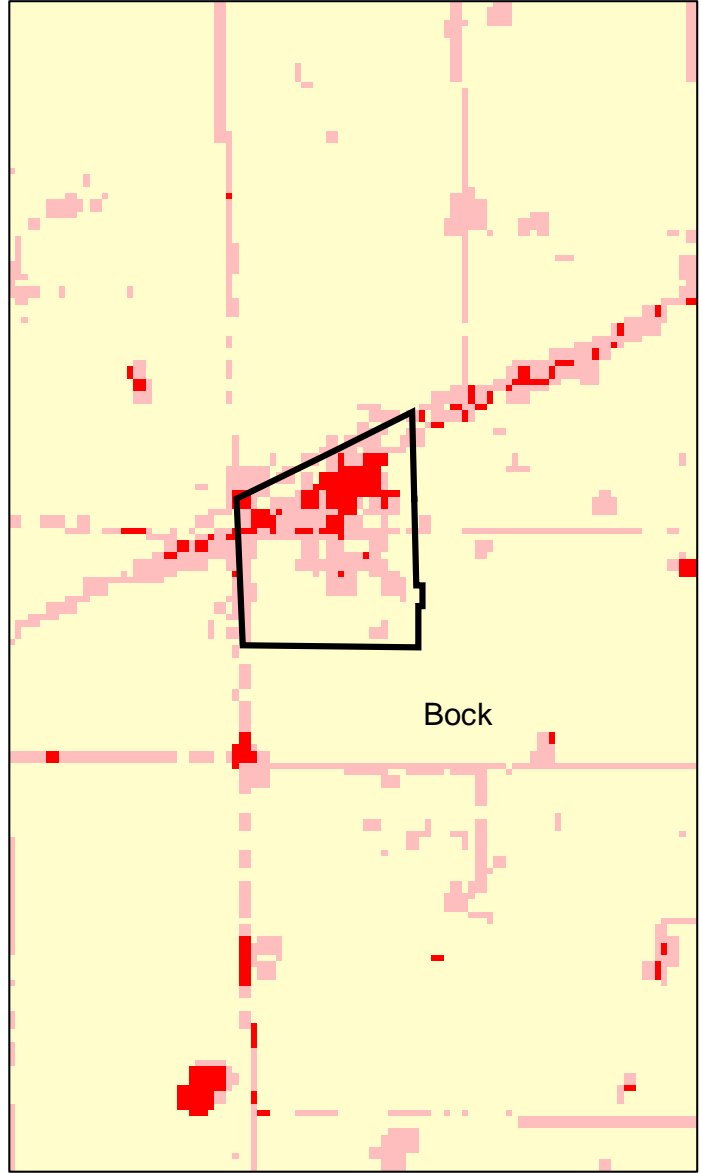

# Bock, MN: Impervious Cover

**1990**

**2000**

<b>Bock Summary</b>	
Total Area Of MCD (Acres):	84
1990 Impervious Area Total (Acres):	9
2000 Impervious Area Total (Acres):	13
1991 Percent Impervious Surface:	10%
2000 Percent Impervious Surface:	16%
<b>Increase In IC (Acres)</b>	<b>5</b>
<b>Percent Increase IC %</b>	<b>54%</b>