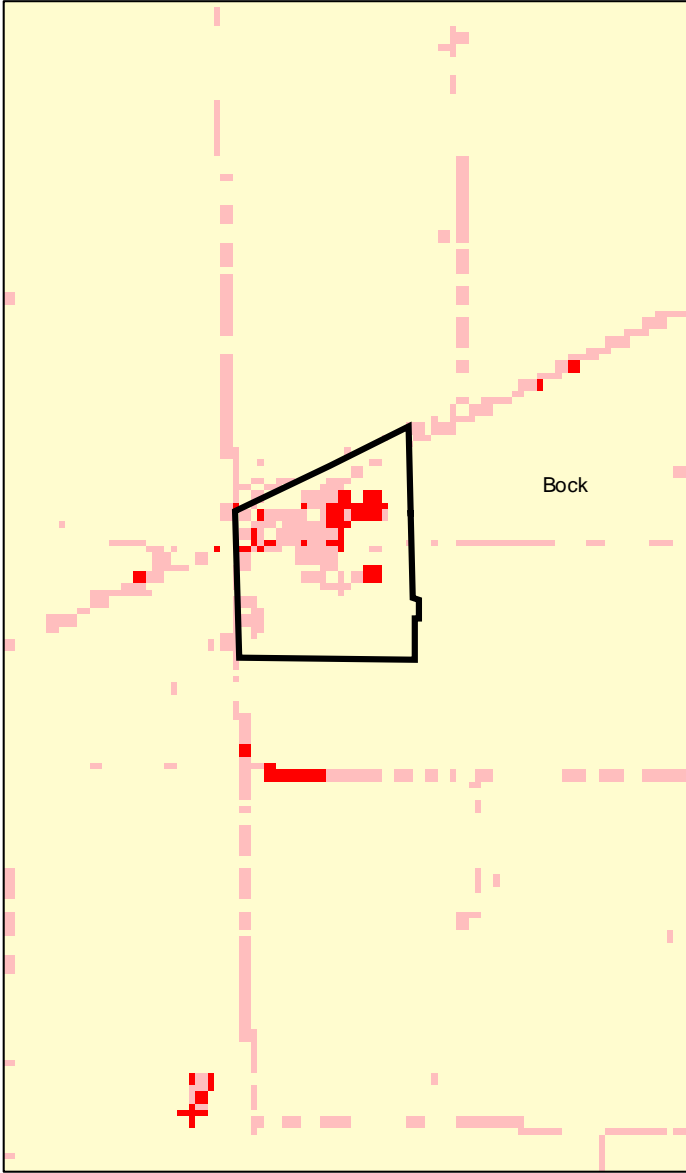

# Bock, MN: Impervious Cover

**1990**

**2000**

<b>Bock Summary</b>	
Total Area Of MCD (Acres):	84
1990 Impervious Area Total (Acres):	9
2000 Impervious Area Total (Acres):	13
1991 Percent Impervious Surface:	10%
2000 Percent Impervious Surface:	16%
<b>Increase In IC (Acres)</b>	<b>5</b>
<b>Percent Increase IC %</b>	<b>54%</b>