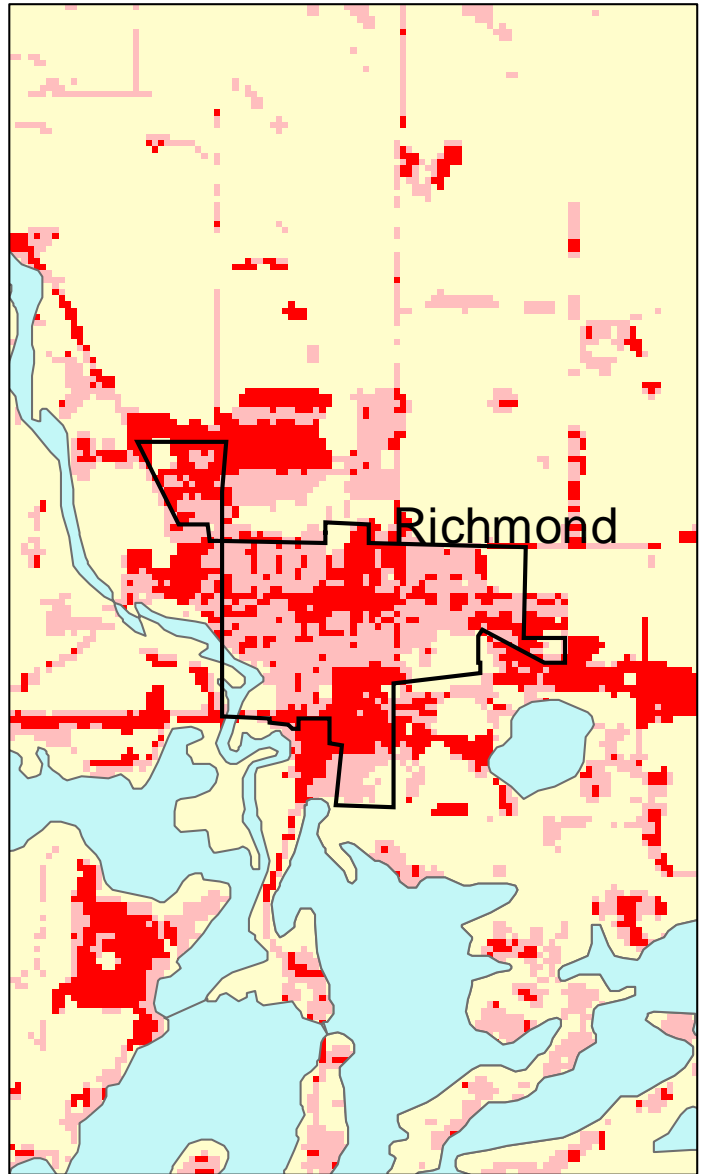

Richmond, MN: Impervious Cover

1990

2000

Richmond Summary	
Total Area Of MCD (Acres):	577
1990 Impervious Area Total (Acres):	80
2000 Impervious Area Total (Acres):	172
1990 Percent Impervious Surface:	14%
2000 Percent Impervious Surface:	30%
Increase In IC (Acres)	92
Percent Increase IC %	114%