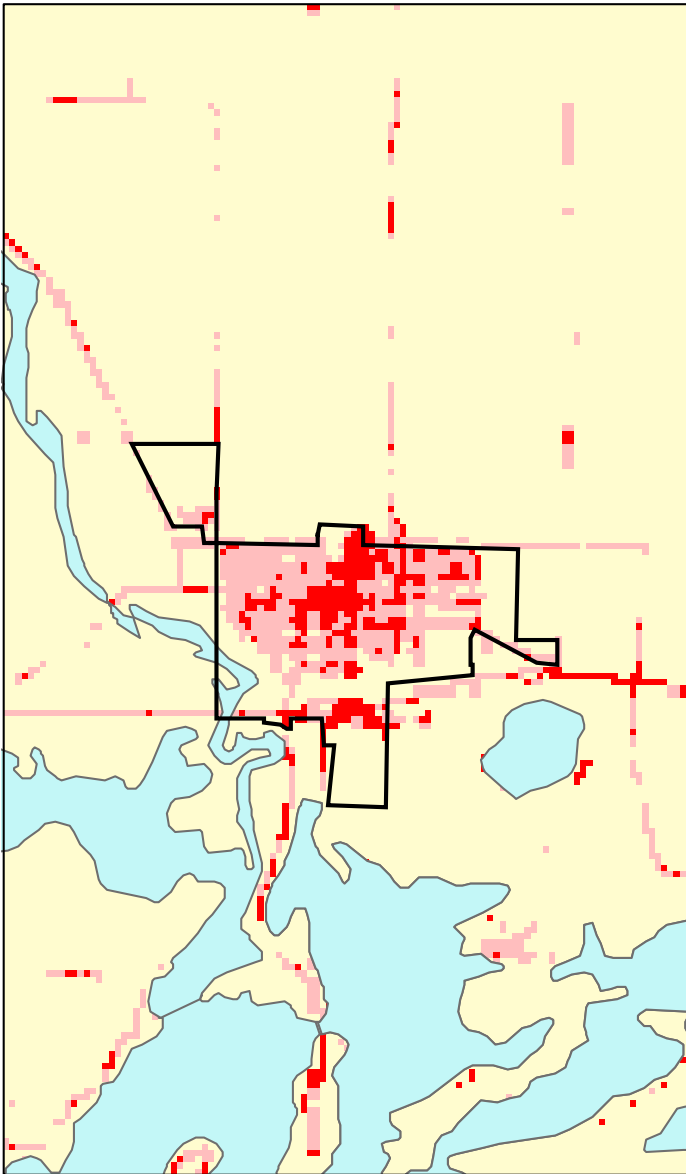

Richmond, MN: Impervious Cover

1990

2000

Richmond Summary	
Total Area Of MCD (Acres):	577
1990 Impervious Area Total (Acres):	80
2000 Impervious Area Total (Acres):	172
1990 Percent Impervious Surface:	14%
2000 Percent Impervious Surface:	30%
Increase In IC (Acres)	92
Percent Increase IC %	114%