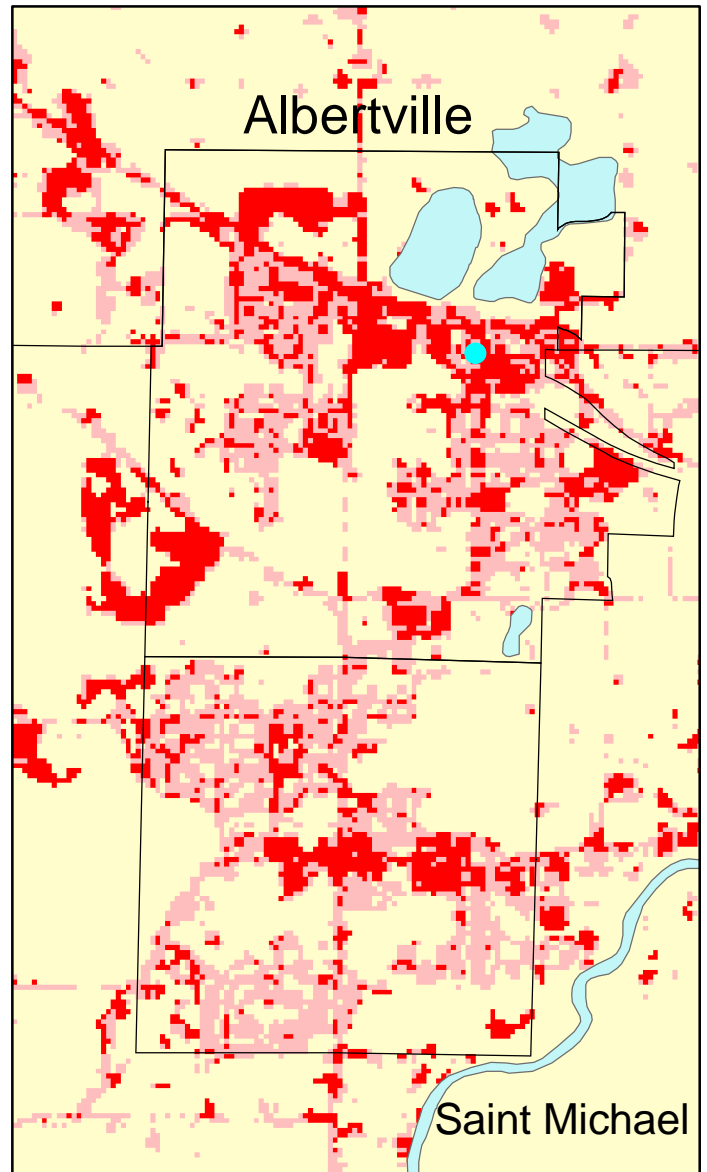

Albertville/St. Michael, MN: Impervious Cover

1990

2000

Albertville Summary	
Total Area of MCD (Acres):	3005
1991 Impervious Area Total (Acres):	285
2000 Impervious Area Total (Acres):	592
1991 Percent Impervious Surface:	9%
2000 Percent Impervious Surface:	20%
Increase in IC (Acres)	307
Percent Increase IC%	108%

St. Michael Summary	
Total Area of MCD (Acres):	23284
1990 Impervious Area Total (Acres):	751
2000 Impervious Area Total (Acres):	1369
1990 Percent Impervious Surface:	3%
2000 Percent Impervious Surface:	6%
Increase in IC (Acres)	618
Percent Increase IC%	82%