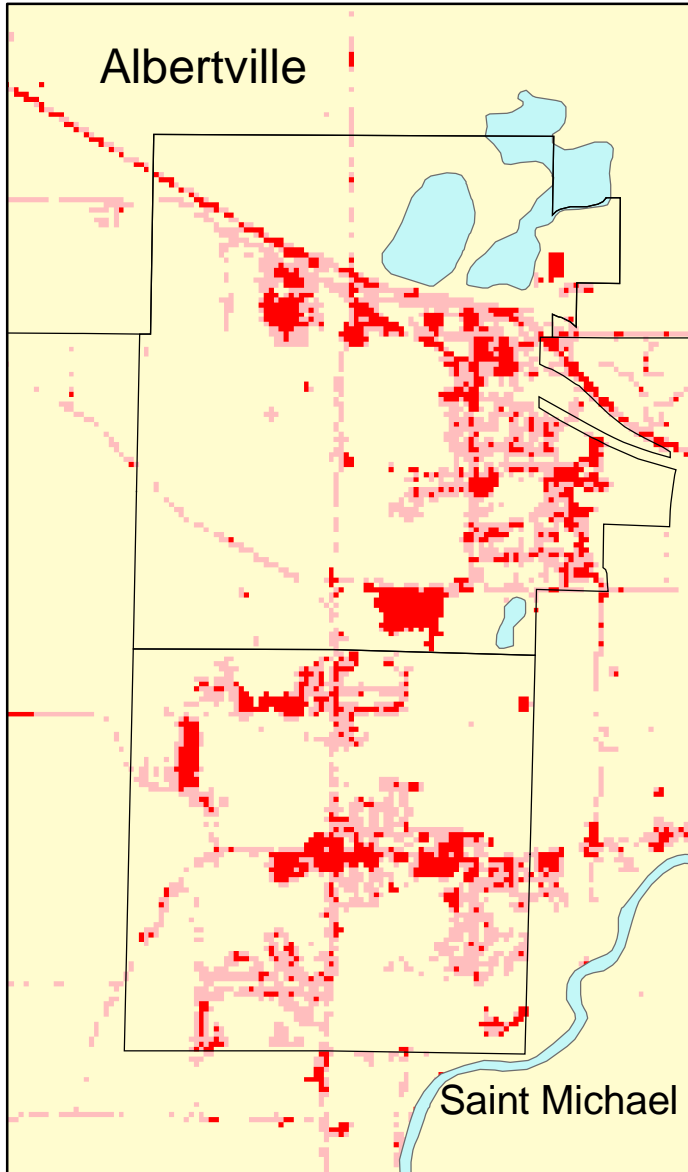

Albertville/St. Michael, MN: Impervious Cover

1990

2000

Albertville Summary	
Total Area of MCD (Acres):	3005
1991 Impervious Area Total (Acres):	285
2000 Impervious Area Total (Acres):	592
1991 Percent Impervious Surface:	9%
2000 Percent Impervious Surface:	20%
Increase in IC (Acres)	307
Percent Increase IC%	108%

St. Michael Summary	
Total Area of MCD (Acres):	23284
1990 Impervious Area Total (Acres):	751
2000 Impervious Area Total (Acres):	1369
1990 Percent Impervious Surface:	3%
2000 Percent Impervious Surface:	6%
Increase in IC (Acres)	618
Percent Increase IC%	82%