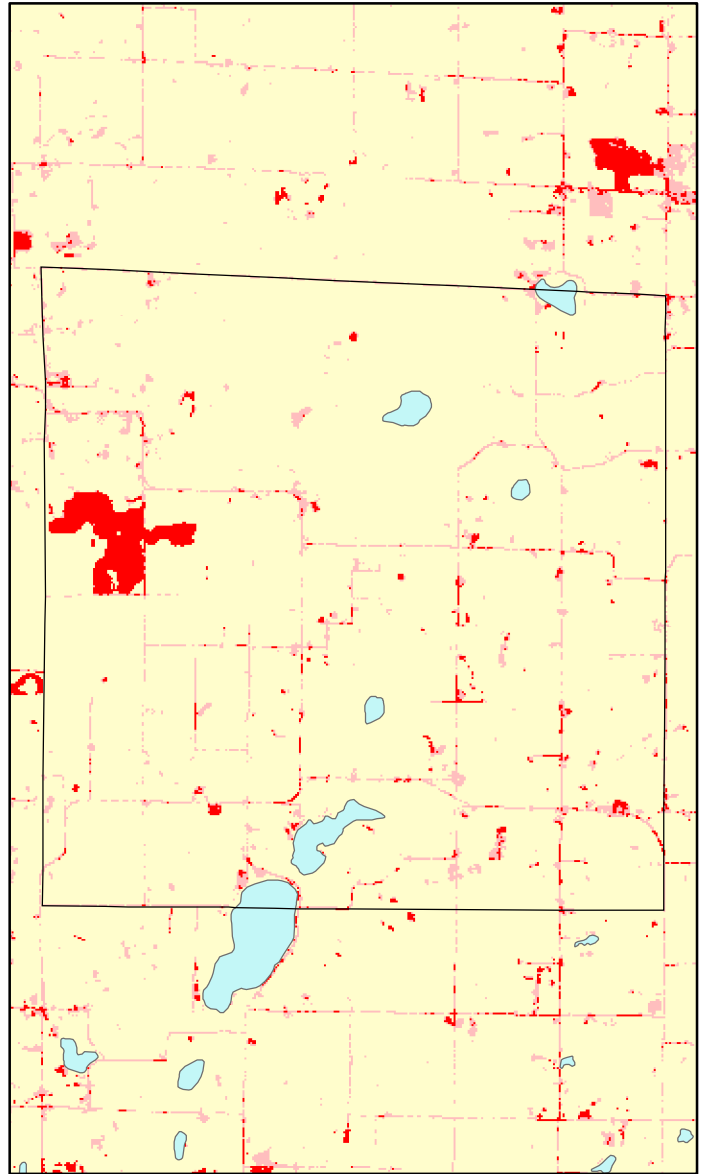

Dalbo Township: Impervious Cover

1990

2000

Dalbo Township Summary	
Total Area Of MCD (Acres):	23170.10
1990 Impervious Area Total (Acres):	102.05
2000 Impervious Area Total (Acres):	727.96
1990 Percent Impervious Surface:	0%
2000 Percent Impervious Surface:	3%
Increase In IC (Acres)	626
Percent Increase IC %	613%