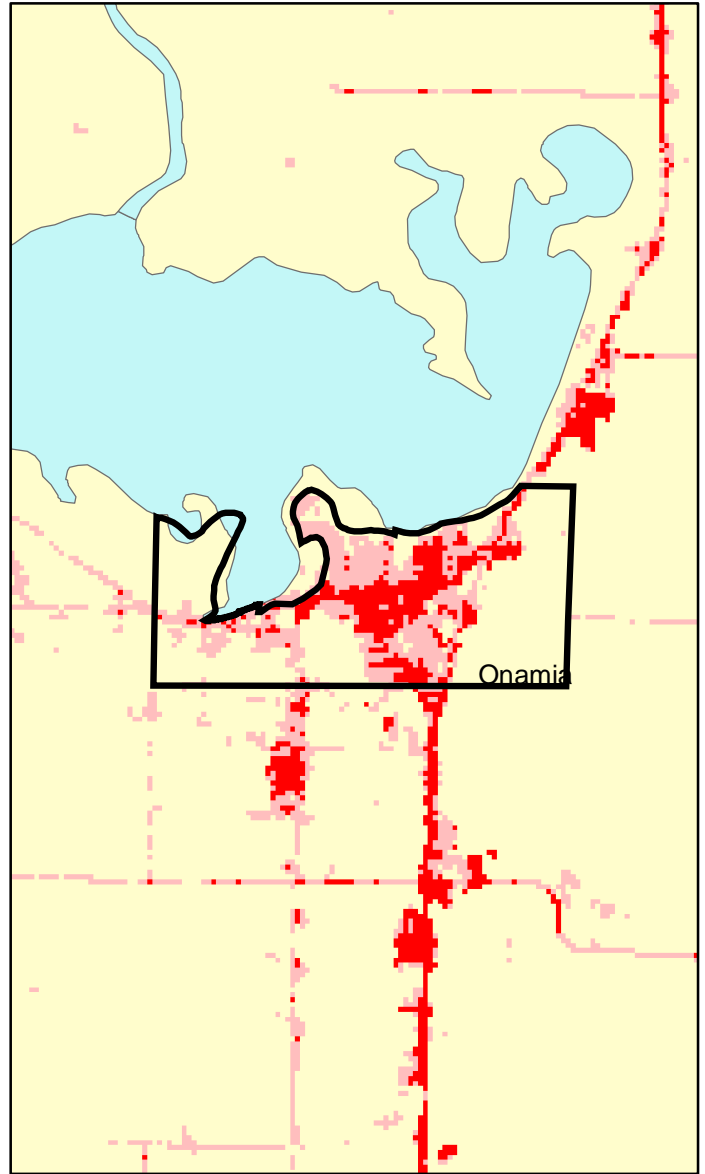

Onamia, MN: Impervious Cover

1990

2000

Onamia Summary	
Total Area Of MCD (Acres):	577
1990 Impervious Area Total (Acres):	62
2000 Impervious Area Total (Acres):	111
1991 Percent Impervious Surface:	11%
2000 Percent Impervious Surface:	19%
Increase In IC (Acres)	49
Percent Increase IC %	79%