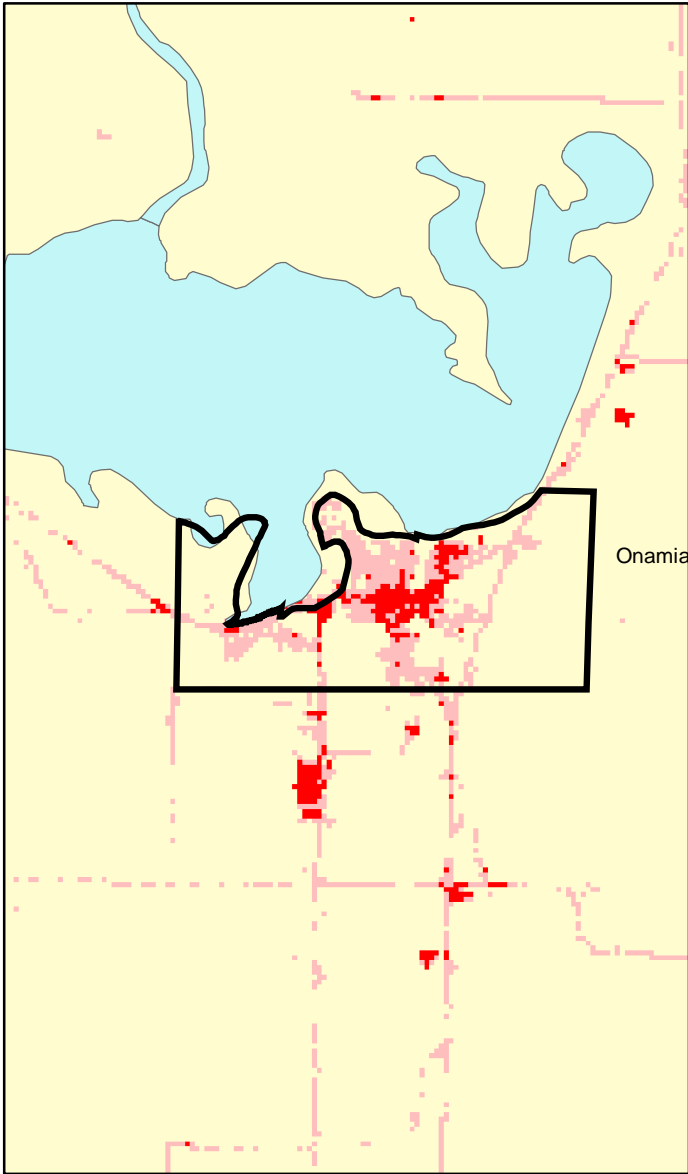

Onamia, MN: Impervious Cover

1990

2000

Onamia Summary	
Total Area Of MCD (Acres):	577
1990 Impervious Area Total (Acres):	62
2000 Impervious Area Total (Acres):	111
1991 Percent Impervious Surface:	11%
2000 Percent Impervious Surface:	19%
Increase In IC (Acres)	49
Percent Increase IC %	79%