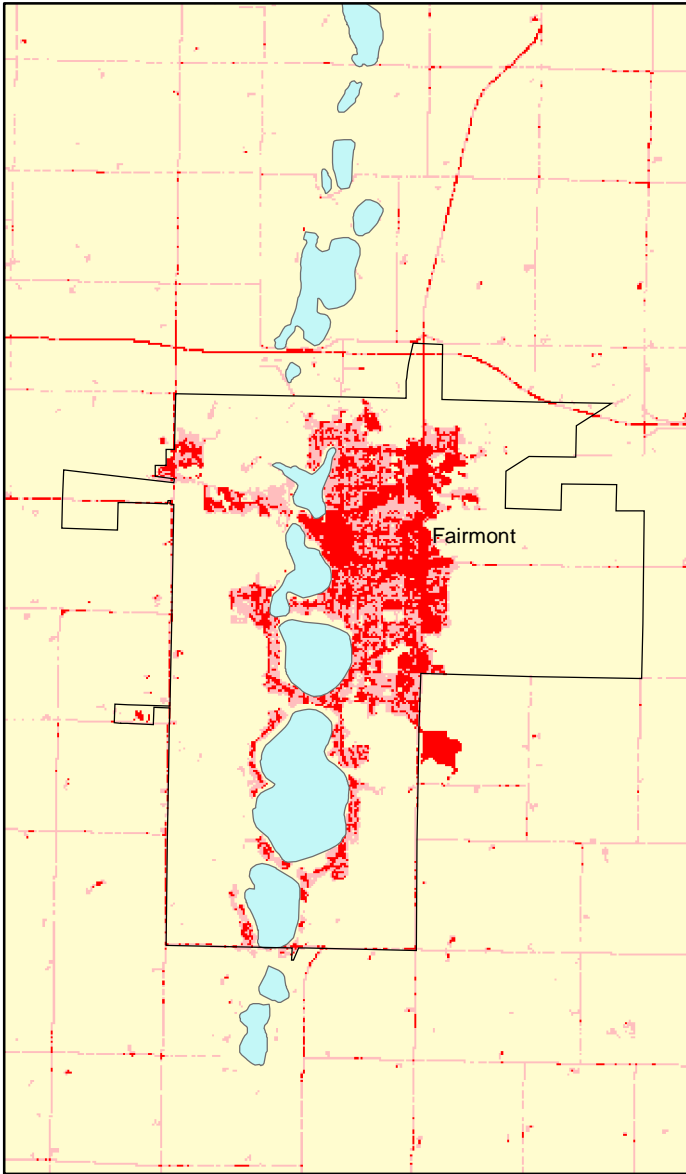

Fairmont, MN: Impervious Cover

1990

2000

Fairmont Summary	
Total Area Of MCD (Acres):	10572.94
1990 Impervious Area Total (Acres):	1338.95
2000 Impervious Area Total (Acres):	1691.86
1991 Percent Impervious Surface:	14.22
2000 Percent Impervious Surface:	17.97
Increase In IC (Acres)	352.91
Percent Increase IC %	26%