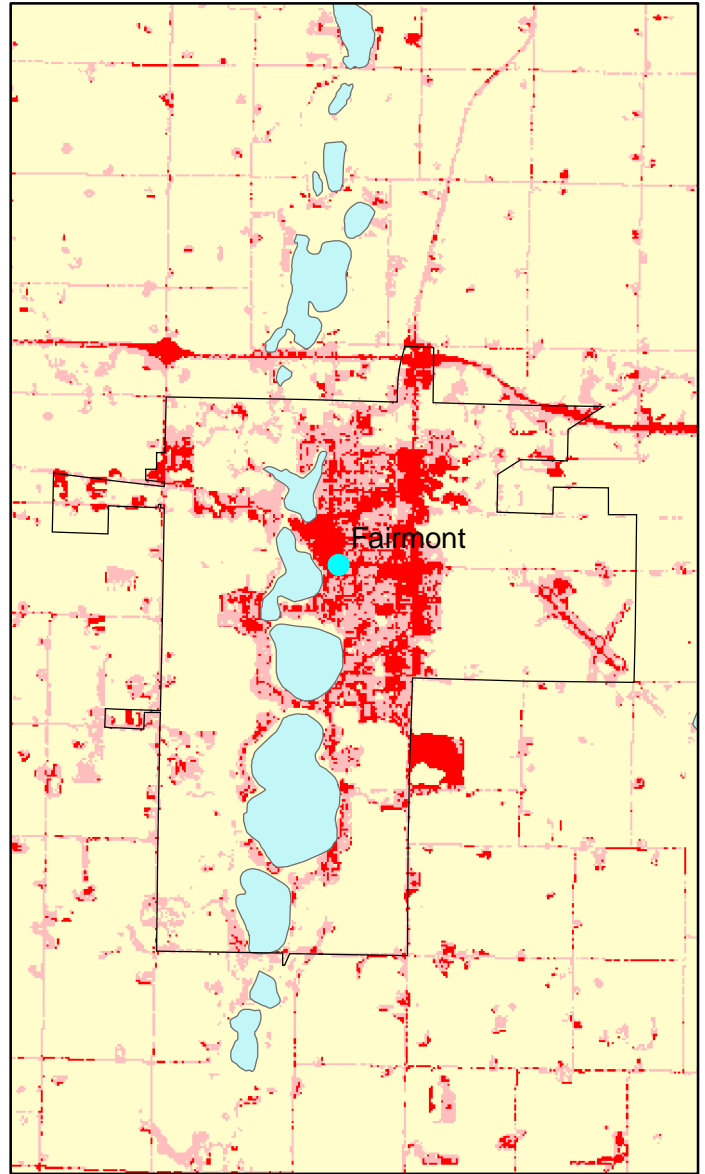

Fairmont, MN: Impervious Cover

1990

2000

Fairmont Summary	
Total Area Of MCD (Acres):	10572.94
1990 Impervious Area Total (Acres):	1338.95
2000 Impervious Area Total (Acres):	1691.86
1991 Percent Impervious Surface:	14.22
2000 Percent Impervious Surface:	17.97
Increase In IC (Acres)	352.91
Percent Increase IC %	26%