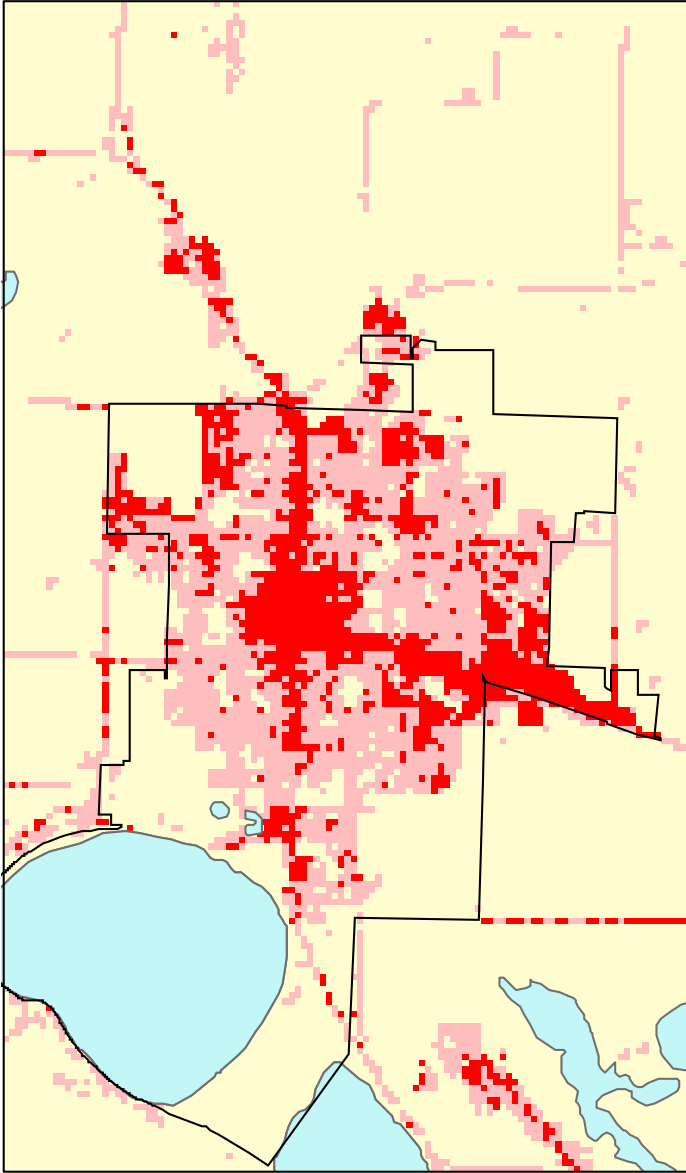

Litchfield, MN: Impervious Cover

1990

2000

Litchfield Summary	
Total Area of MCD (Acres):	2991
1990 Impervious Area Total (Acres):	685
2000 Impervious Area Total (Acres):	865
1990 Percent Impervious Surface:	23%
2000 Percent Impervious Surface:	29%
Increase in IC (Acres)	180
Percent Increase IC%	26%