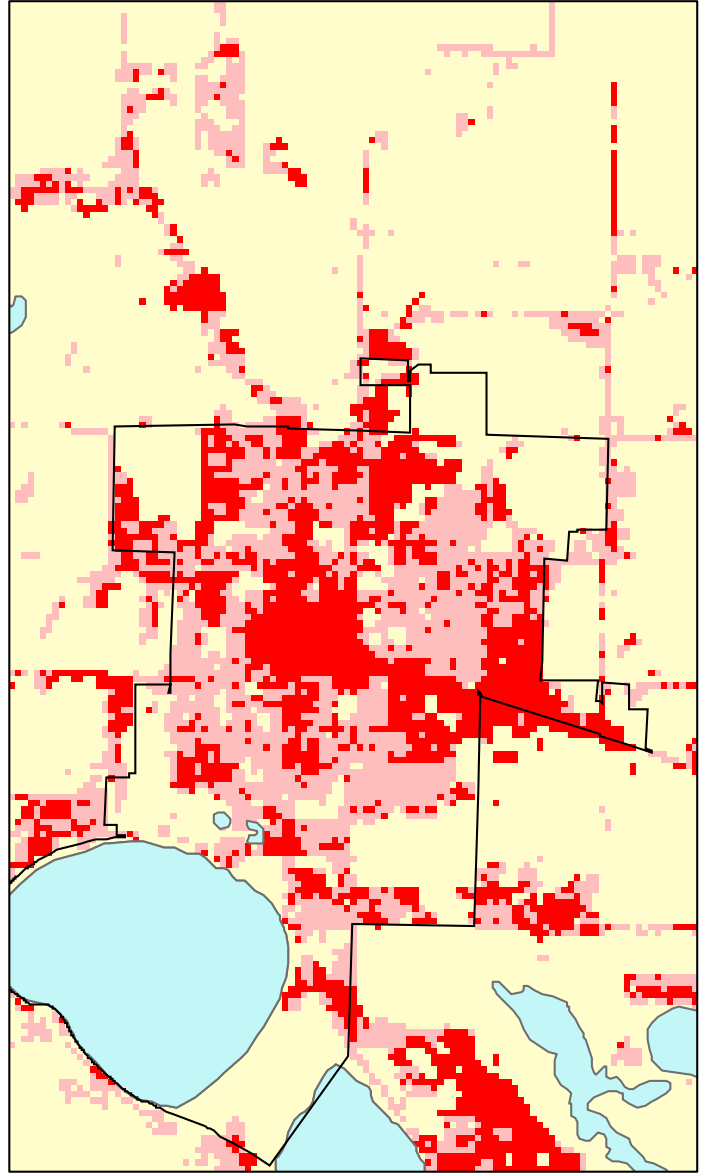

Litchfield, MN: Impervious Cover

1990

2000

Litchfield Summary	
Total Area of MCD (Acres):	2991
1990 Impervious Area Total (Acres):	685
2000 Impervious Area Total (Acres):	865
1990 Percent Impervious Surface:	23%
2000 Percent Impervious Surface:	29%
Increase in IC (Acres)	180
Percent Increase IC%	26%