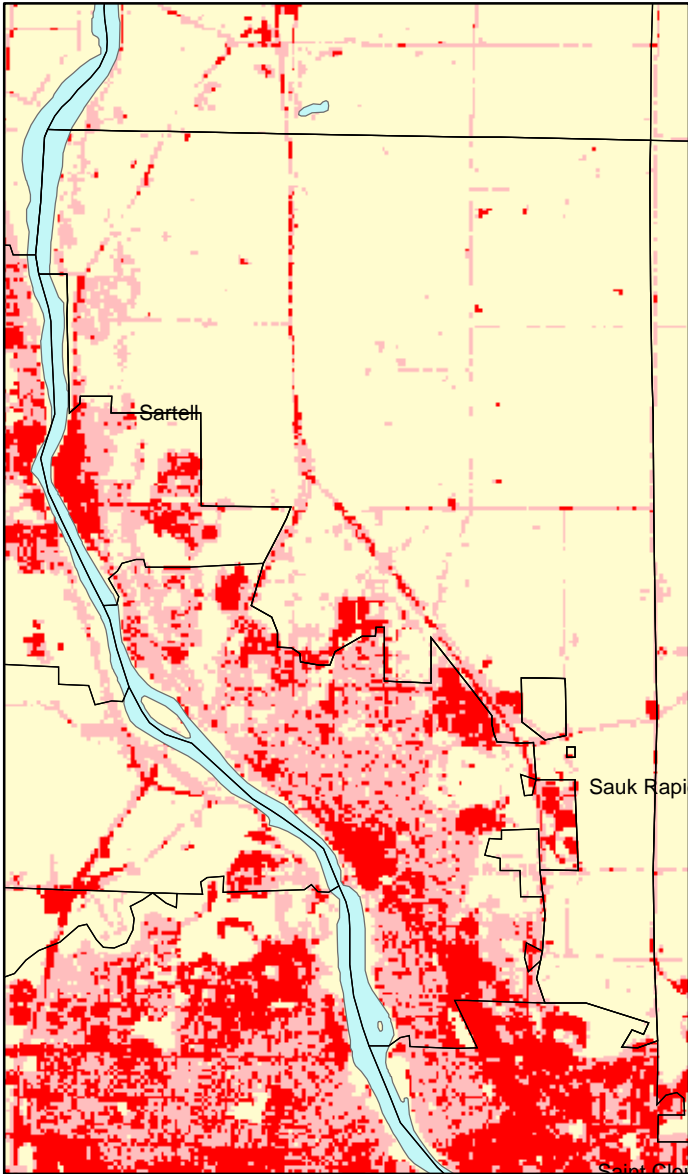

# Sauk Rapids Twp: Impervious Cover

1990

2000

Sauk Rapids Twp. Summary	
Total Area of MCD (Acres):	5222
1990 Impervious Area Total (Acres):	138
2000 Impervious Area Total (Acres):	330
1990 Percent Impervious Surface:	3%
2000 Percent Impervious Surface:	6%
<b>Increase in IC (Acres)</b>	<b>193</b>
<b>Percent Increase IC%</b>	<b>140%</b>