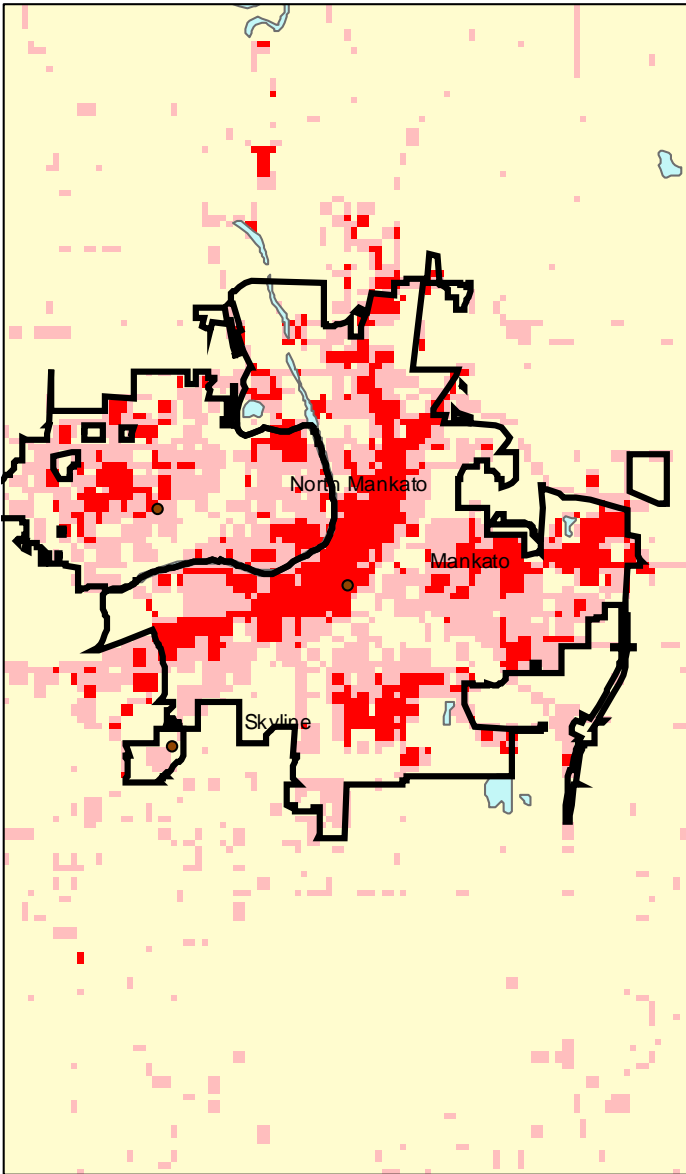

# Mankato, MN: Impervious Cover

1990

2000

Mankato Summary	
Total Area Of MCD (Acres):	10601
1990 Impervious Area Total (Acres):	2295
2000 Impervious Area Total (Acres):	3433
1991 Percent Impervious Surface:	22%
2000 Percent Impervious Surface:	32%
Increase In IC (Acres)	1137
Percent Increase IC %	50%