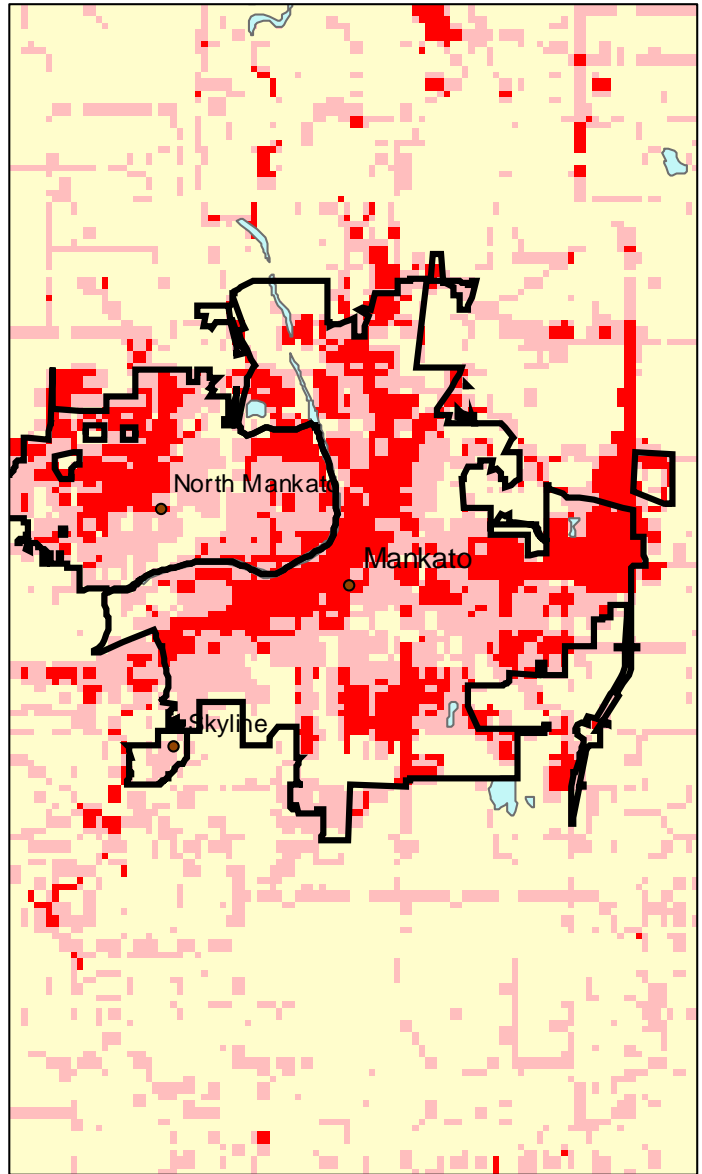

# Mankato, MN: Impervious Cover

1990

2000

Mankato Summary	
Total Area Of MCD (Acres):	10601
1990 Impervious Area Total (Acres):	2295
2000 Impervious Area Total (Acres):	3433
1991 Percent Impervious Surface:	22%
2000 Percent Impervious Surface:	32%
Increase In IC (Acres)	1137
Percent Increase IC %	50%