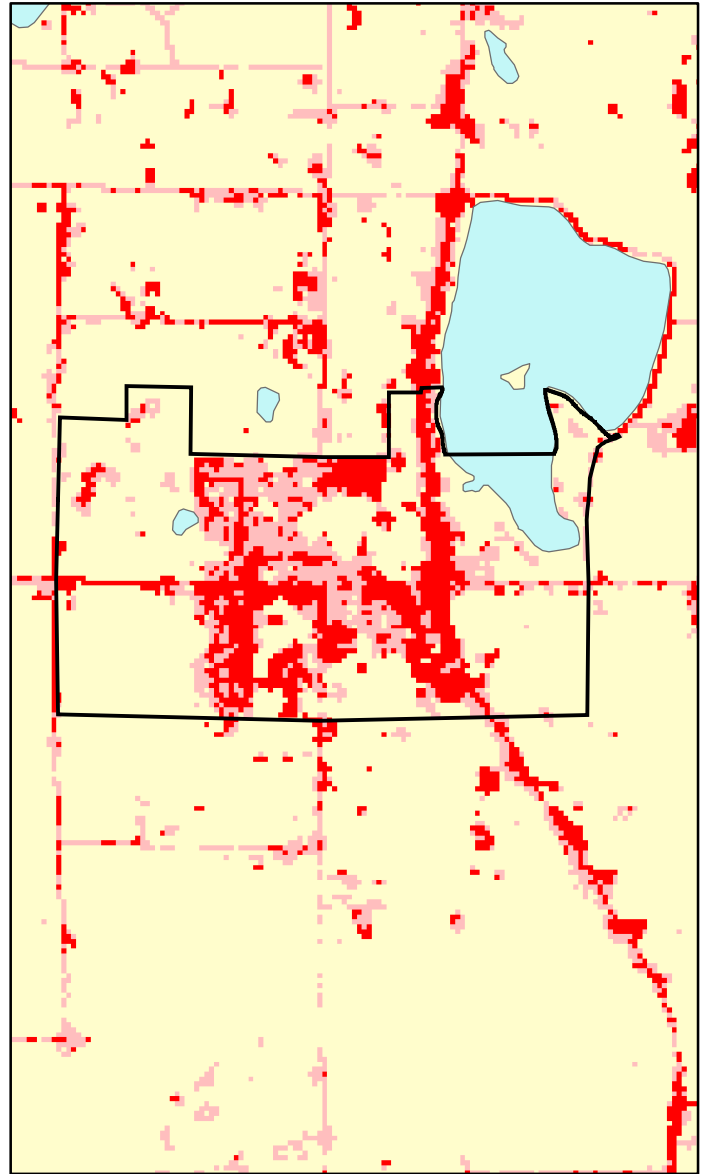

# Zimmerman, MN: Impervious Cover

1990

2000

Zimmerman Summary	
Total Area Of MCD (Acres):	2066
1990 Impervious Area Total (Acres):	164
2000 Impervious Area Total (Acres):	323
1991 Percent Impervious Surface:	8%
2000 Percent Impervious Surface:	16%
<b>Increase In IC (Acres)</b>	<b>158</b>
<b>Percent Increase IC %</b>	<b>96%</b>