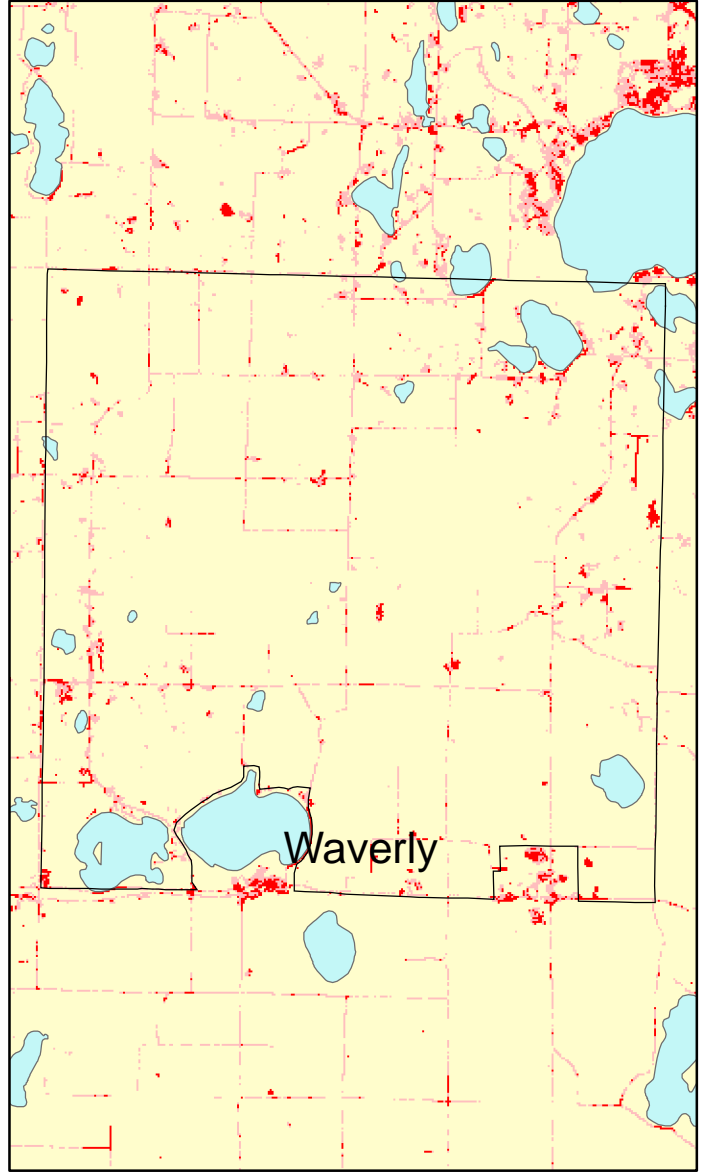

# Marysville Township: Impervious Cover

1990

2000

Marysville Township Summary	
Total Area of MCD (Acres):	21415
1990 Impervious Area Total (Acres):	133
2000 Impervious Area Total (Acres):	408
1990 Percent Impervious Surface:	1%
2000 Percent Impervious Surface:	2%
<b>Increase in IC (Acres)</b>	<b>275</b>
<b>Percent Increase IC%</b>	<b>207%</b>