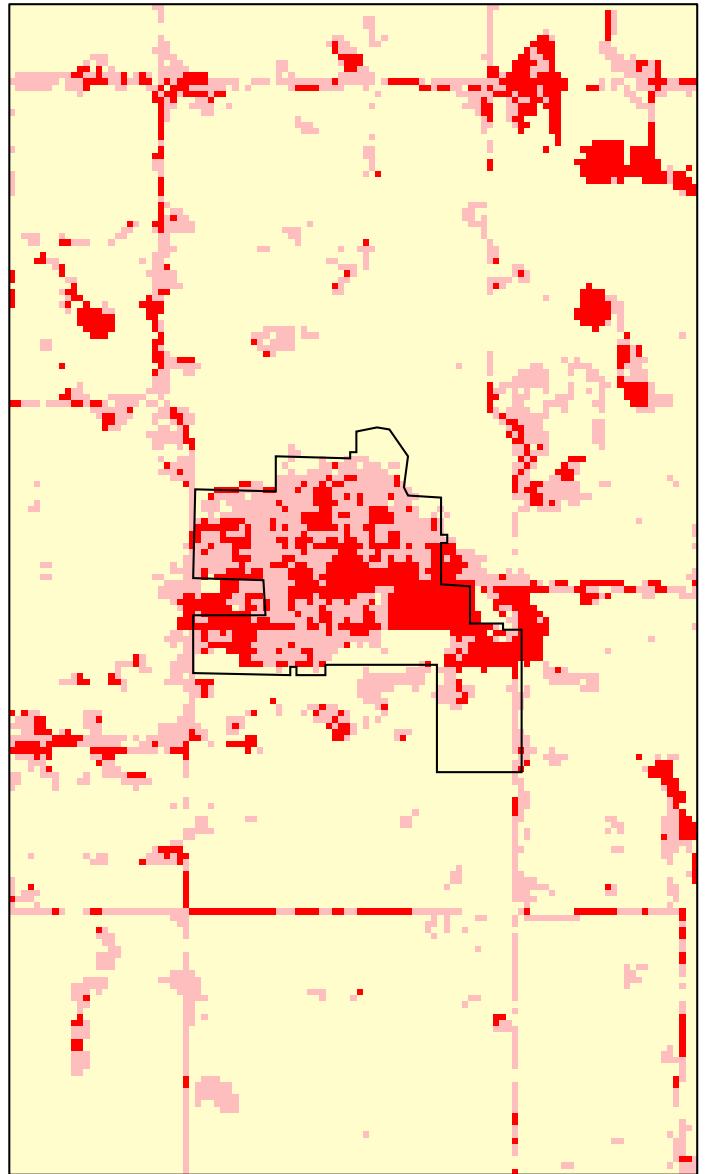

Lester Prairie, MN: Impervious Cover

1990

2000

Lester Prairie Summary	
Total Area of MCD (Acres):	5112
1990 Impervious Area Total (Acres):	1197
2000 Impervious Area Total (Acres):	1755
1990 Percent Impervious Surface:	23%
2000 Percent Impervious Surface:	34%
Increase in IC (Acres)	558
Percent Increase IC%	47%

% Impervious Cover

Value