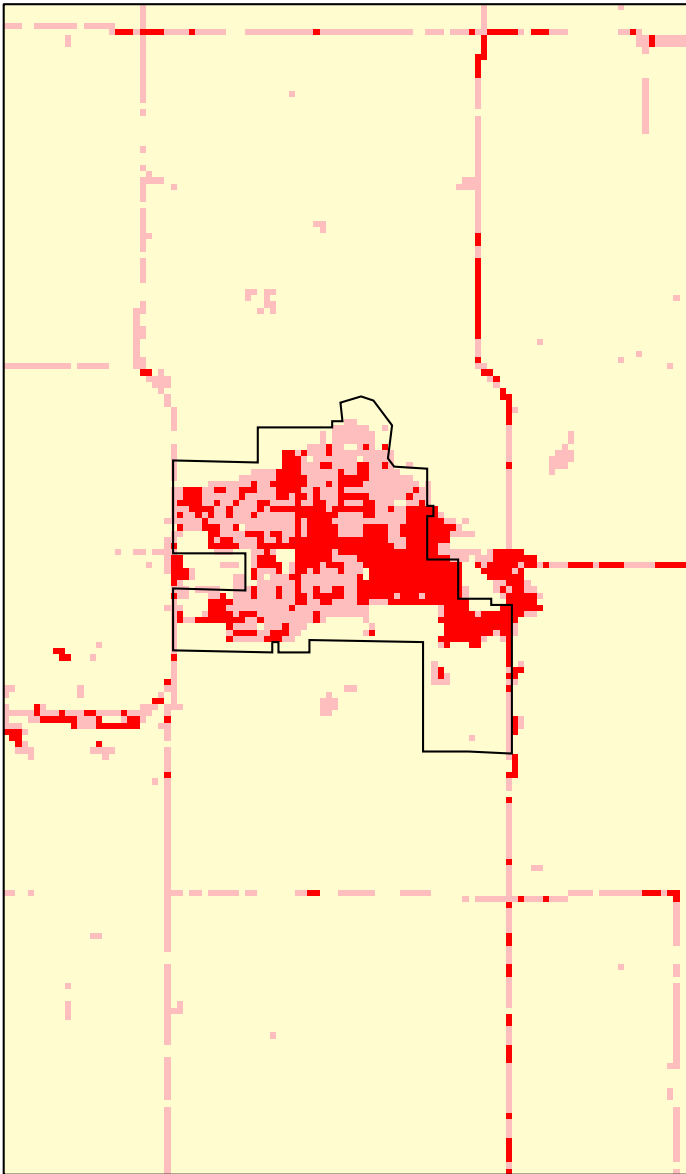

Lester Prairie, MN: Impervious Cover

1990

2000

Lester Prairie Summary	
Total Area of MCD (Acres):	5112
1990 Impervious Area Total (Acres):	1197
2000 Impervious Area Total (Acres):	1755
1990 Percent Impervious Surface:	23%
2000 Percent Impervious Surface:	34%
Increase in IC (Acres)	558
Percent Increase IC%	47%

% Impervious Cover

Value