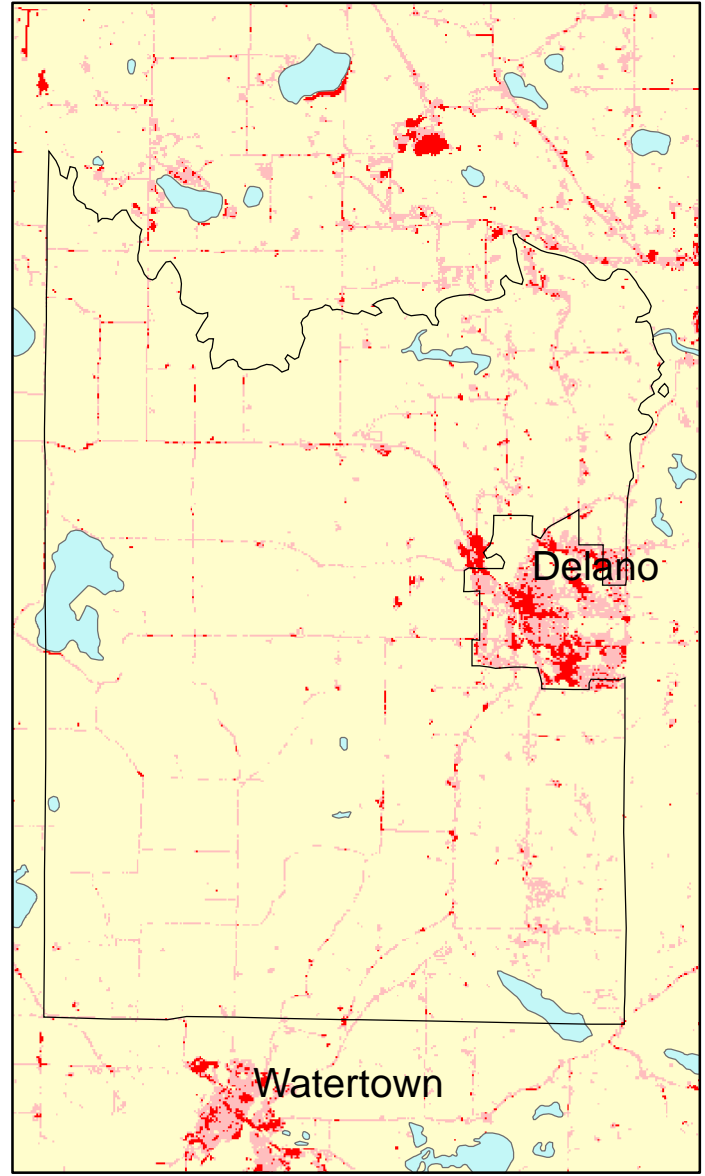

Franklin Township: Impervious Cover

1990

2000

Franklin Township Summary	
Total Area of MCD (Acres):	27709
1990 Impervious Area Total (Acres):	219
2000 Impervious Area Total (Acres):	410
1990 Percent Impervious Surface:	1%
2000 Percent Impervious Surface:	1%
Increase in IC (Acres)	191
Percent Increase IC%	87%