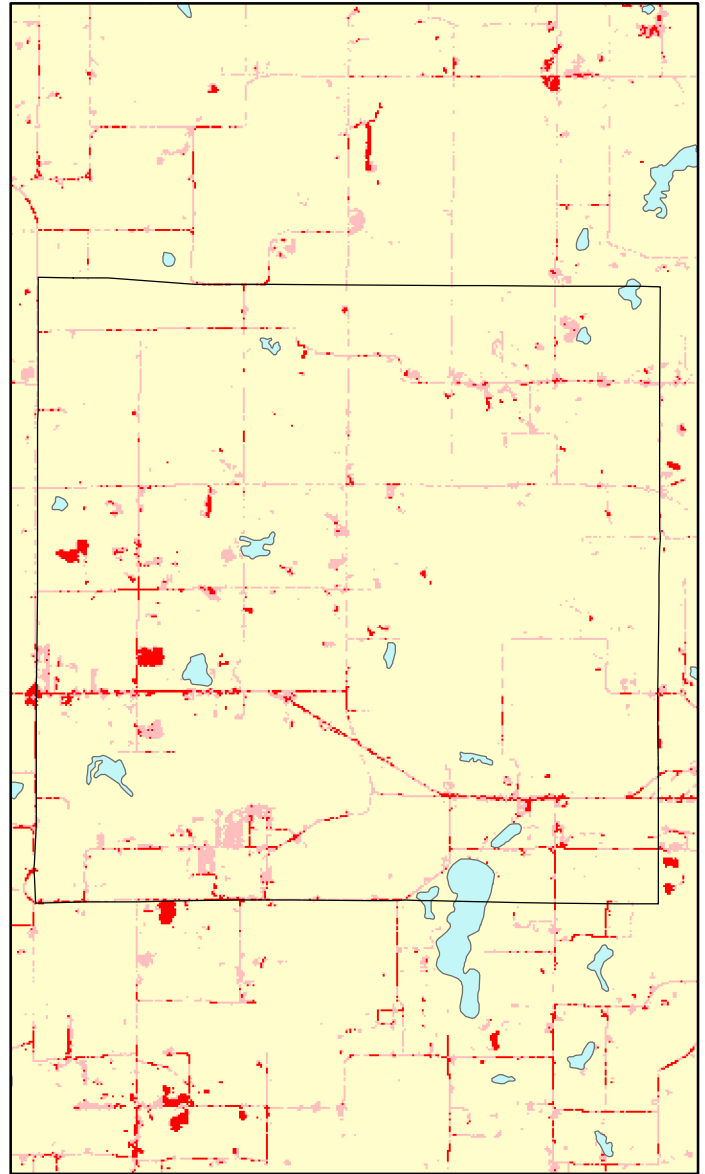

# Springvale: Impervious Cover

## 1990

## 2000

<b>Springvale Township Summary</b>	
Total Area Of MCD (Acres):	22589.40
1990 Impervious Area Total (Acres):	185.71
2000 Impervious Area Total (Acres):	549.93
1990 Percent Impervious Surface:	1%
2000 Percent Impervious Surface:	2%
<b>Increase In IC (Acres)</b>	<b>364</b>
<b>Percent Increase IC %</b>	<b>196%</b>