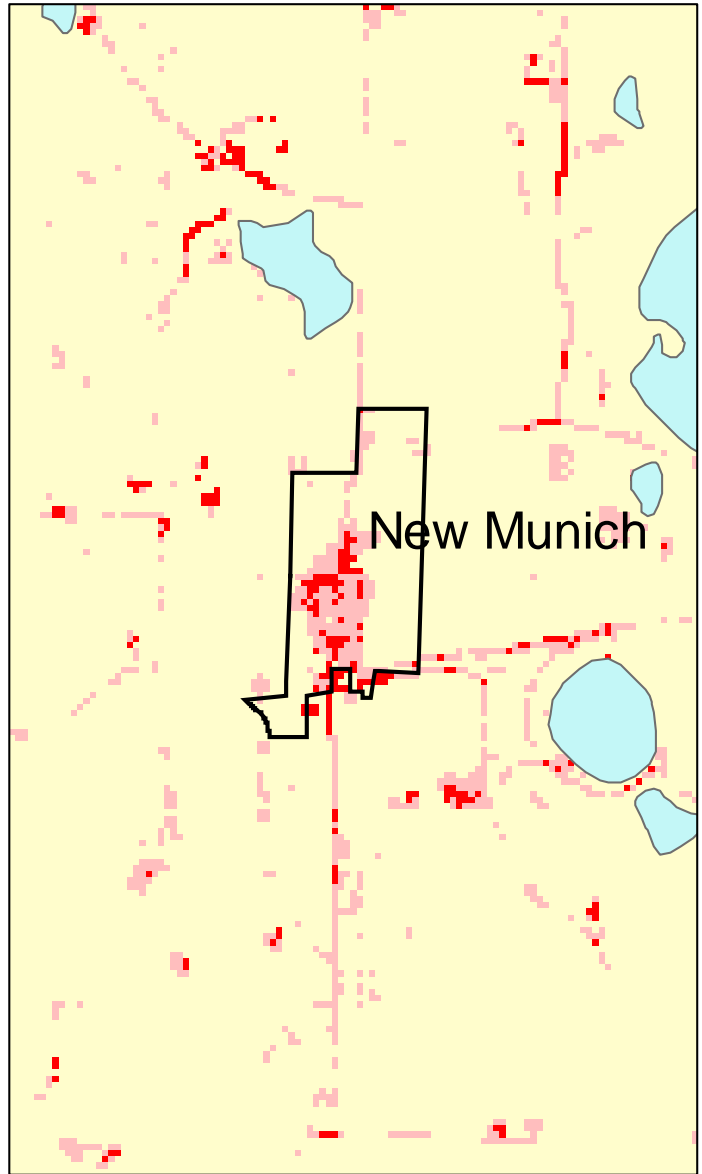

# New Munich, MN: Impervious Cover

1990

2000

New Munich Summary	
Total Area Of MCD (Acres):	348
1990 Impervious Area Total (Acres):	36
2000 Impervious Area Total (Acres):	44
1990 Percent Impervious Surface:	10%
2000 Percent Impervious Surface:	13%
<b>Increase In IC (Acres)</b>	<b>8</b>
<b>Percent Increase IC %</b>	<b>21%</b>