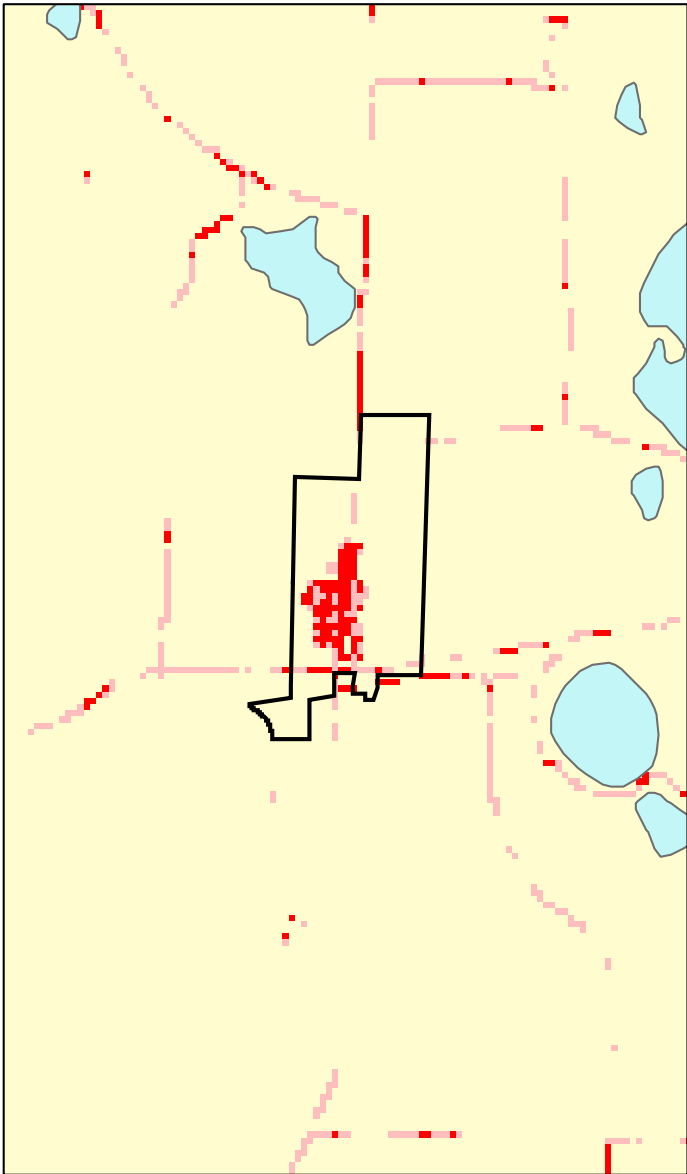

# New Munich, MN: Impervious Cover

1990

2000

New Munich Summary	
Total Area Of MCD (Acres):	348
1990 Impervious Area Total (Acres):	36
2000 Impervious Area Total (Acres):	44
1990 Percent Impervious Surface:	10%
2000 Percent Impervious Surface:	13%
<b>Increase In IC (Acres)</b>	<b>8</b>
<b>Percent Increase IC %</b>	<b>21%</b>