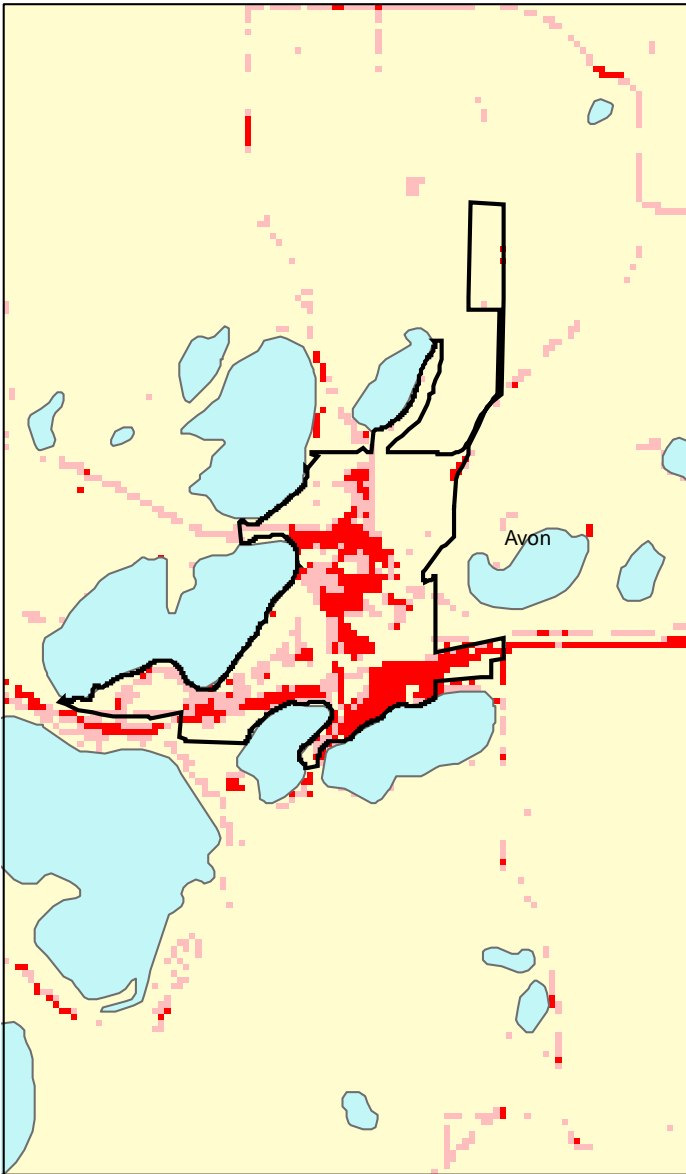

Avon, MN: Impervious Cover

1990

2000

Avon Summary	
Total Area Of MCD (Acres):	661
1990 Impervious Area Total (Acres):	135
2000 Impervious Area Total (Acres):	219
1990 Percent Impervious Surface:	20%
2000 Percent Impervious Surface:	33%
Increase In IC (Acres)	84
Percent Increase IC %	63%