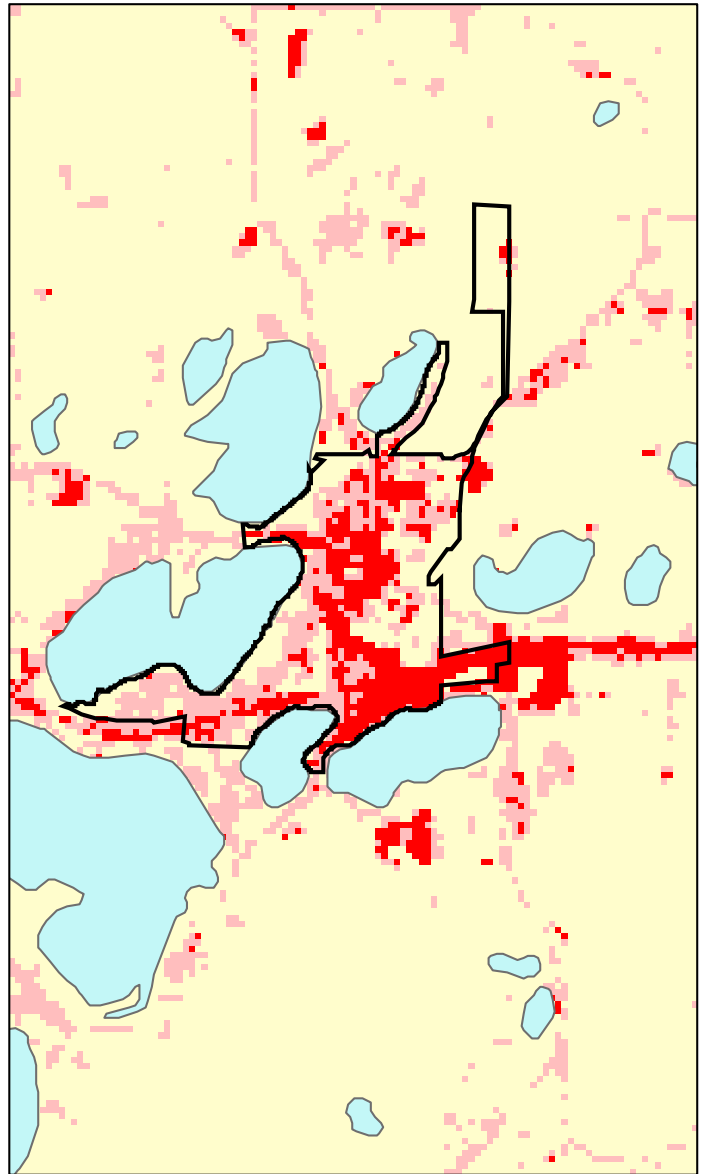

Avon, MN: Impervious Cover

1990

2000

Avon Summary	
Total Area Of MCD (Acres):	661
1990 Impervious Area Total (Acres):	135
2000 Impervious Area Total (Acres):	219
1990 Percent Impervious Surface:	20%
2000 Percent Impervious Surface:	33%
Increase In IC (Acres)	84
Percent Increase IC %	63%