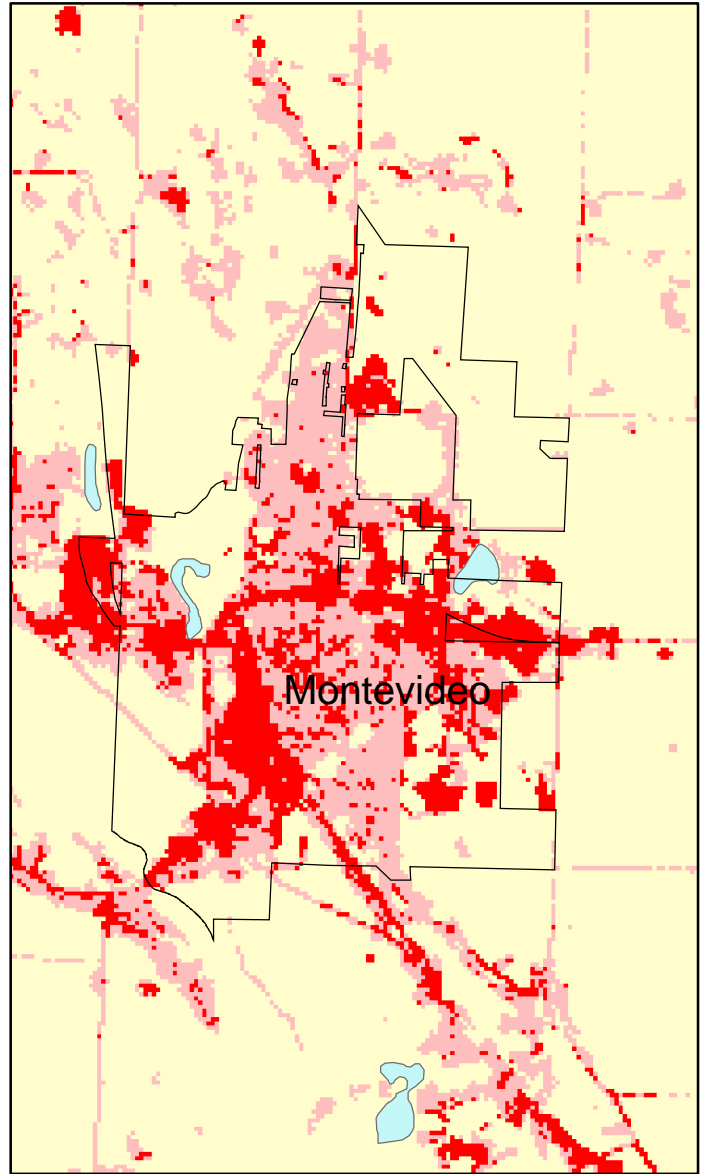

Montevideo, MN: Impervious Cover

1990

2000

Montevideo Summary	
Total Area Of MCD (Acres):	2974
1990 Impervious Area Total (Acres):	534
2000 Impervious Area Total (Acres):	827
1991 Percent Impervious Surface:	18%
2000 Percent Impervious Surface:	28%
Increase In IC (Acres)	293
Percent Increase IC %	55%