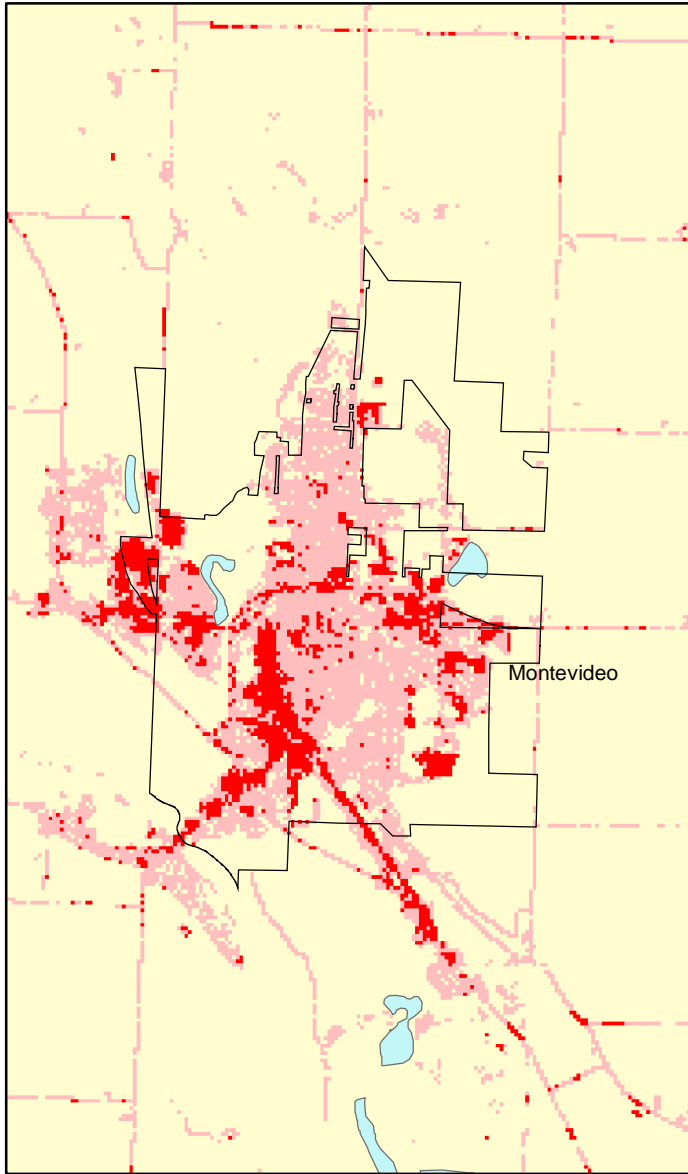

Montevideo, MN: Impervious Cover

1990

2000

Montevideo Summary	
Total Area Of MCD (Acres):	2974
1990 Impervious Area Total (Acres):	534
2000 Impervious Area Total (Acres):	827
1991 Percent Impervious Surface:	18%
2000 Percent Impervious Surface:	28%
Increase In IC (Acres)	293
Percent Increase IC %	55%