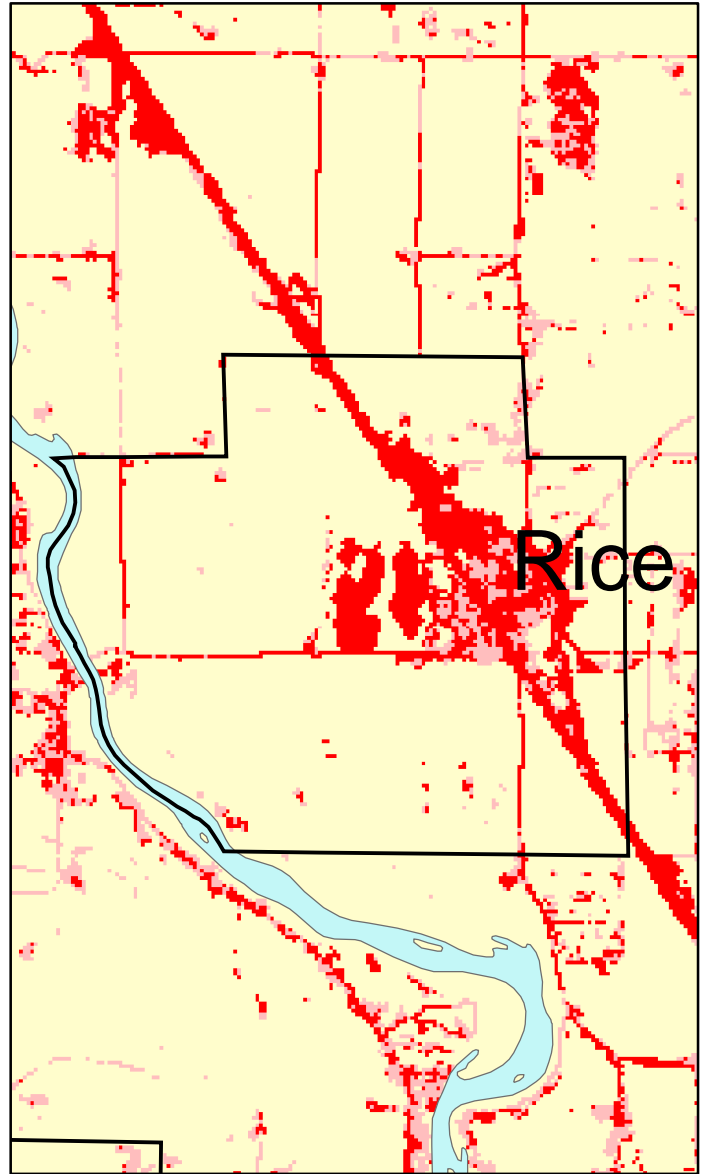

Rice, MN: Impervious Cover

1990

2000

Rice Summary	
Total Area Of MCD (Acres):	3900
1990 Impervious Area Total (Acres):	192
2000 Impervious Area Total (Acres):	512
1991 Percent Impervious Surface:	5%
2000 Percent Impervious Surface:	13%
Increase In IC (Acres)	320
Percent Increase IC %	167%