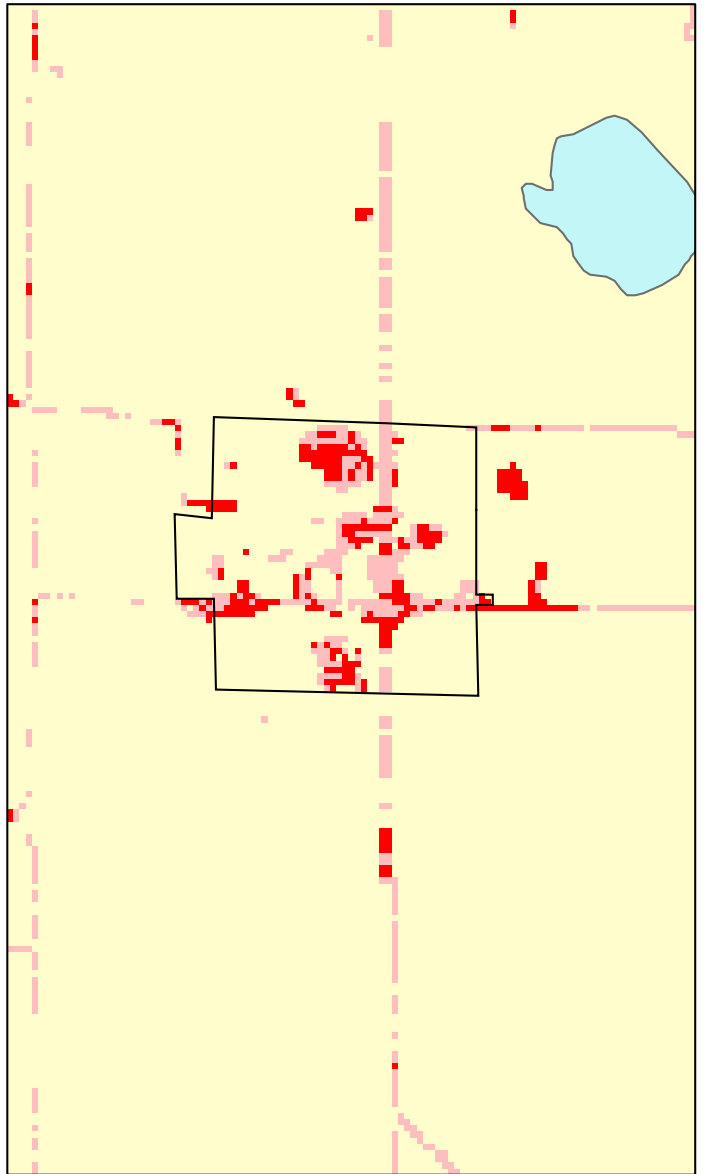

Montrose, MN: Impervious Cover

1990

2000

Montrose Summary	
Total Area of MCD (Acres):	927
1990 Impervious Area Total (Acres):	44
2000 Impervious Area Total (Acres):	58
1990 Percent Impervious Surface:	5%
2000 Percent Impervious Surface:	6%
Increase in IC (Acres)	15
Percent Increase IC%	34%