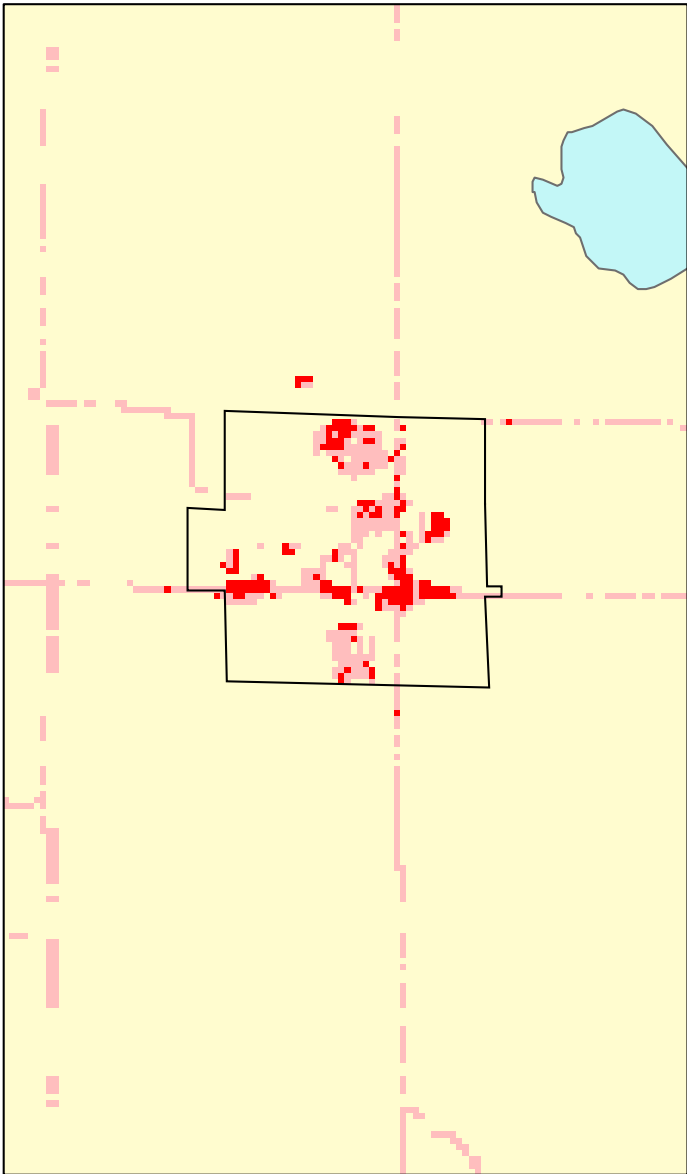

Montrose, MN: Impervious Cover

1990

2000

Montrose Summary	
Total Area of MCD (Acres):	927
1990 Impervious Area Total (Acres):	44
2000 Impervious Area Total (Acres):	58
1990 Percent Impervious Surface:	5%
2000 Percent Impervious Surface:	6%
Increase in IC (Acres)	15
Percent Increase IC%	34%