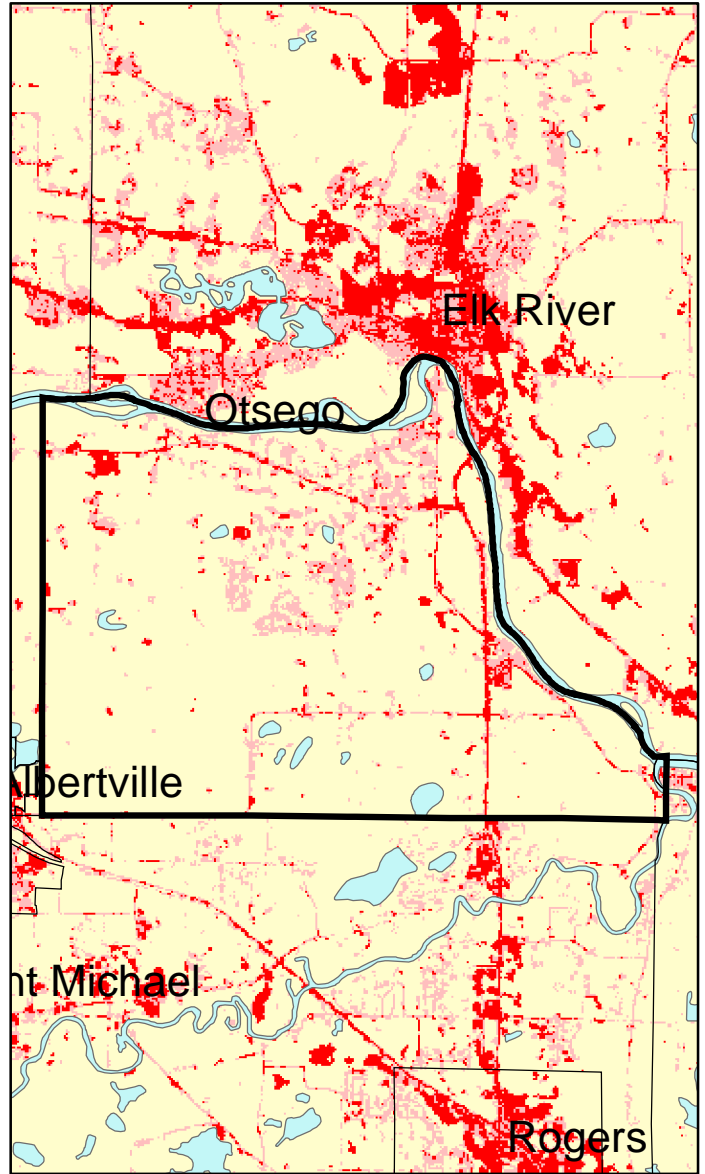

# Otsego Township: Impervious Cover

1990

2000

Otsego Township Summary	
Total Area of MCD (Acres):	19405
1990 Impervious Area Total (Acres):	952
2000 Impervious Area Total (Acres):	1492
1990 Percent Impervious Surface:	5%
2000 Percent Impervious Surface:	8%
<b>Increase in IC (Acres)</b>	<b>540</b>
<b>Percent Increase IC%</b>	<b>57%</b>