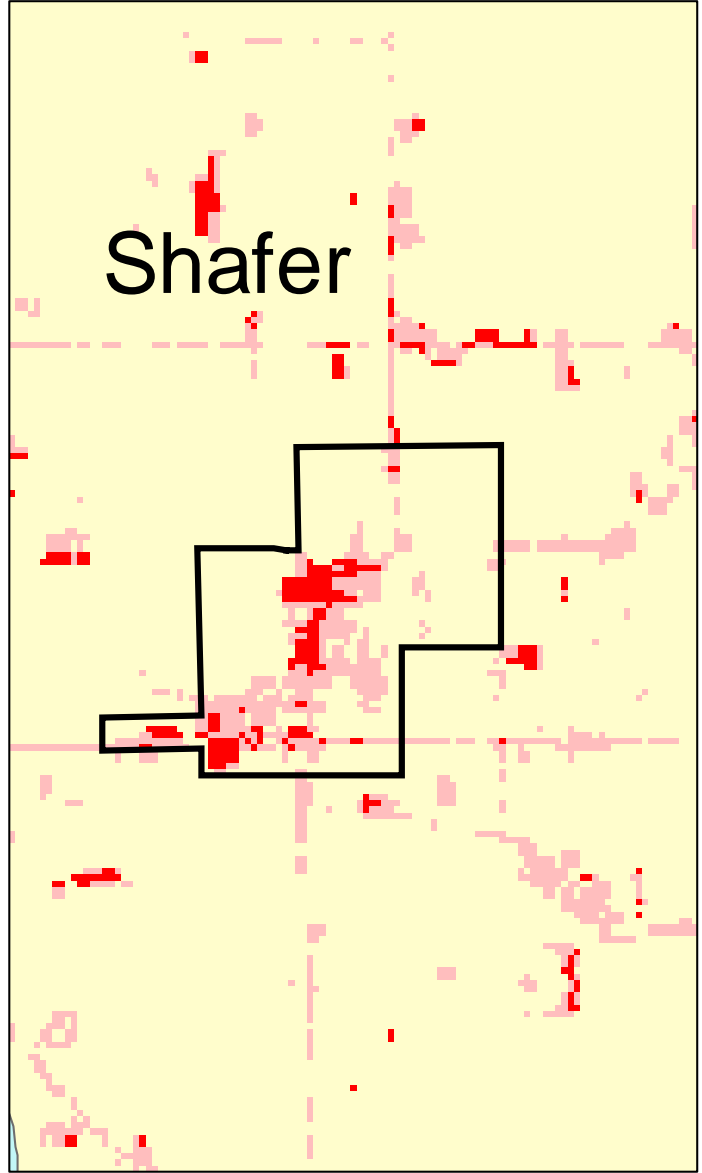

Shafer, MN: Impervious Cover

1990

2000

Shafer Summary	
Total Area Of MCD (Acres):	424
1990 Impervious Area Total (Acres):	29
2000 Impervious Area Total (Acres):	39
1991 Percent Impervious Surface:	7%
2000 Percent Impervious Surface:	9%
Increase In IC (Acres)	10
Percent Increase IC %	35%