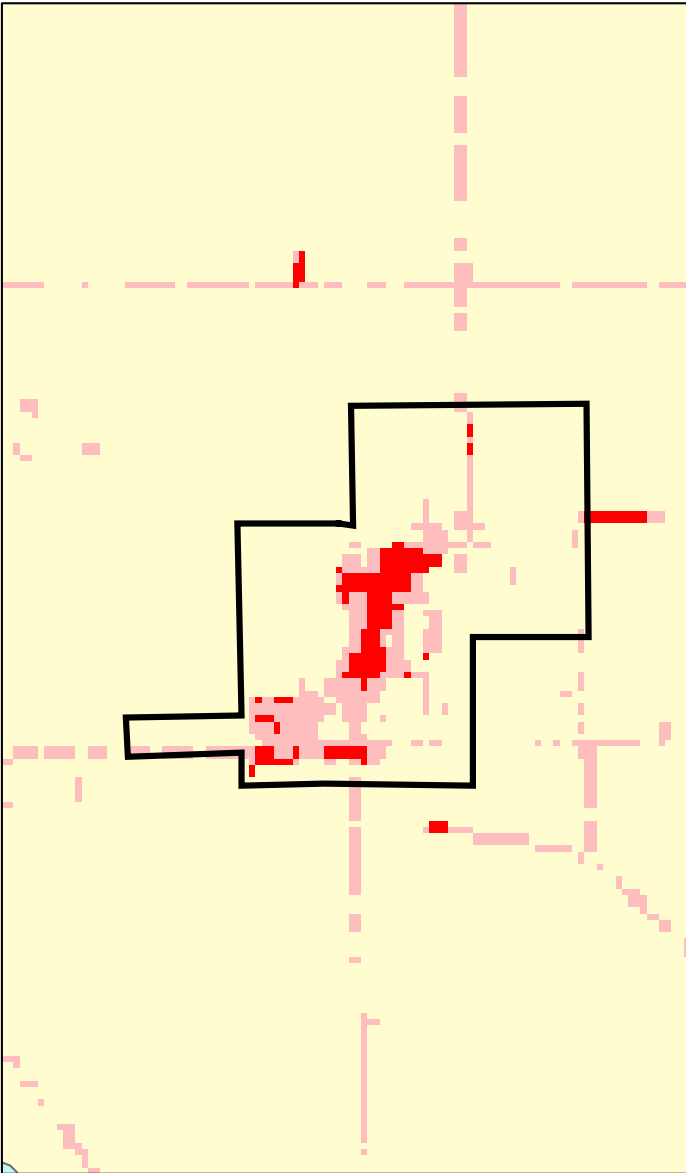

Shafer, MN: Impervious Cover

1990

2000

Shafer Summary	
Total Area Of MCD (Acres):	424
1990 Impervious Area Total (Acres):	29
2000 Impervious Area Total (Acres):	39
1991 Percent Impervious Surface:	7%
2000 Percent Impervious Surface:	9%
Increase In IC (Acres)	10
Percent Increase IC %	35%