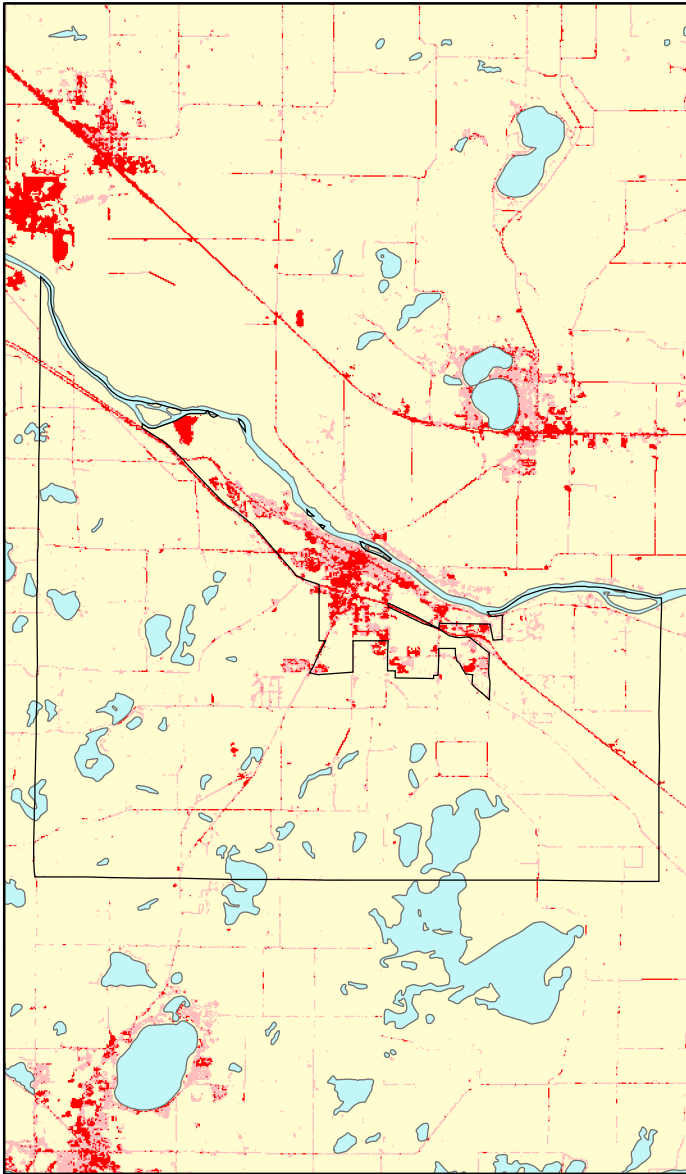

Monticello Township: Impervious Cover

1990

2000

Monticello Township Summary	
Total Area of MCD (Acres):	27409
1990 Impervious Area Total (Acres):	486
2000 Impervious Area Total (Acres):	1590
1990 Percent Impervious Surface:	2%
2000 Percent Impervious Surface:	6%
Increase in IC (Acres)	1104
Percent Increase IC%	227%