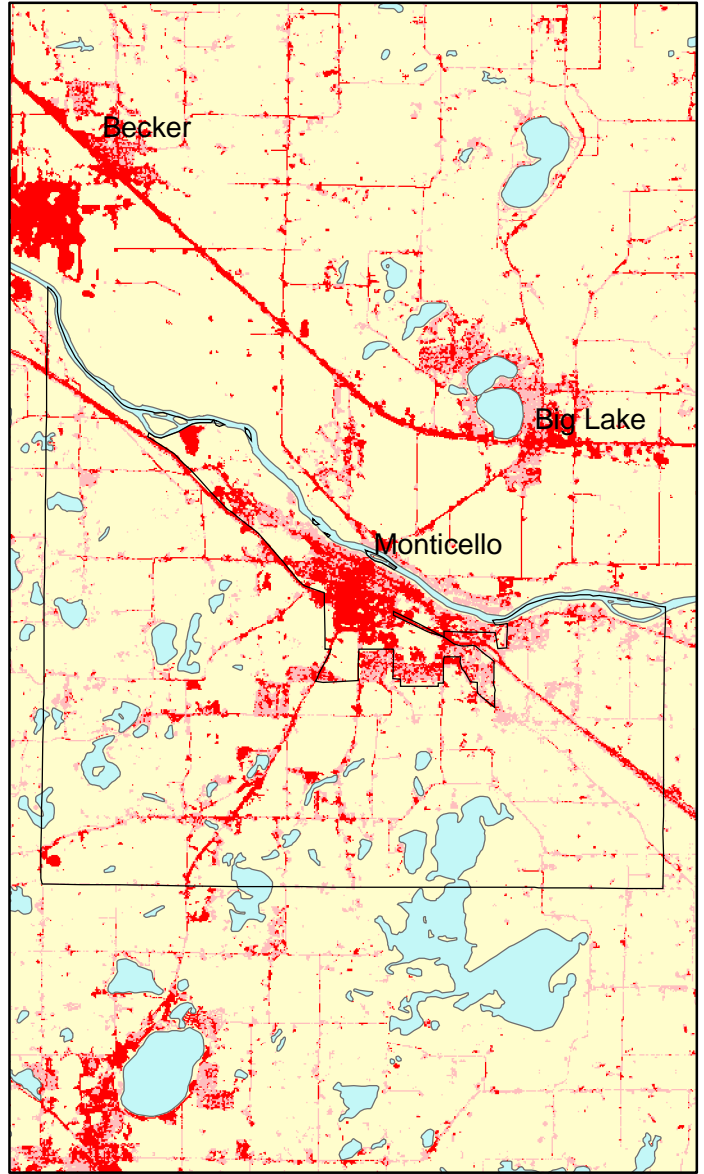

Monticello Township: Impervious Cover

1990

2000

Monticello Township Summary	
Total Area of MCD (Acres):	27409
1990 Impervious Area Total (Acres):	486
2000 Impervious Area Total (Acres):	1590
1990 Percent Impervious Surface:	2%
2000 Percent Impervious Surface:	6%
Increase in IC (Acres)	1104
Percent Increase IC%	227%