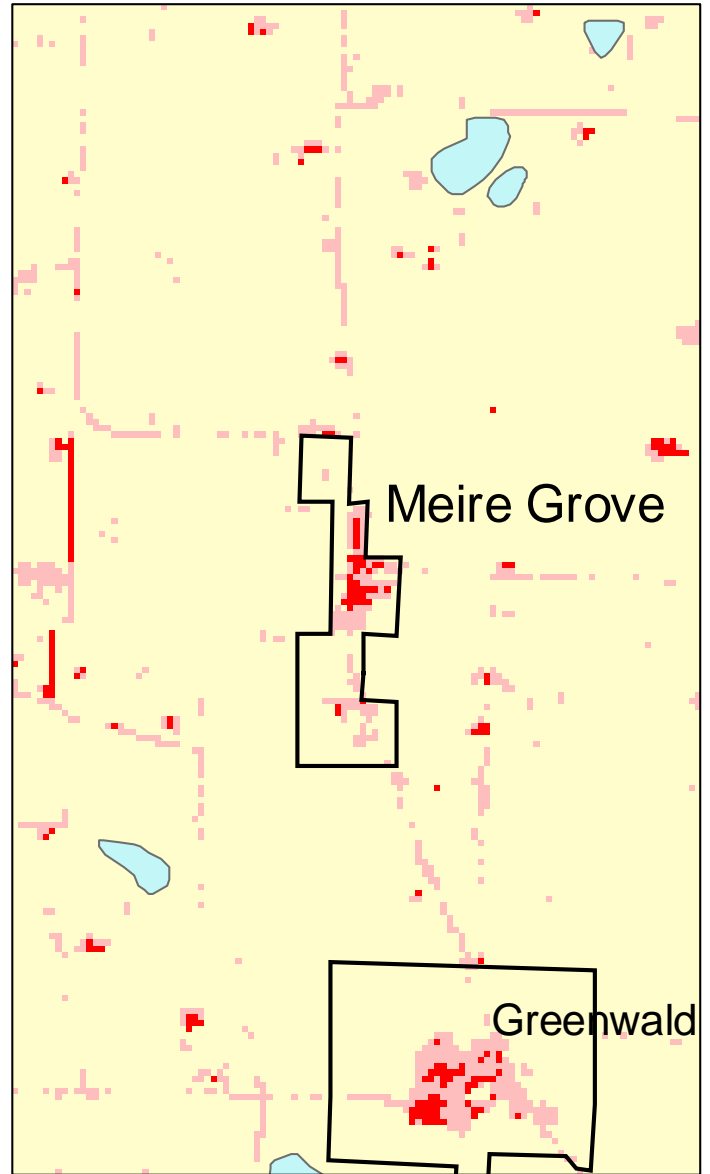

Meire Grove, MN: Impervious Cover

1990

2000

Meire Grove Summary	
Total Area Of MCD (Acres):	293
1990 Impervious Area Total (Acres):	7
2000 Impervious Area Total (Acres):	16
1990 Percent Impervious Surface:	2%
2000 Percent Impervious Surface:	6%
Increase In IC (Acres)	10
Percent Increase IC %	144%