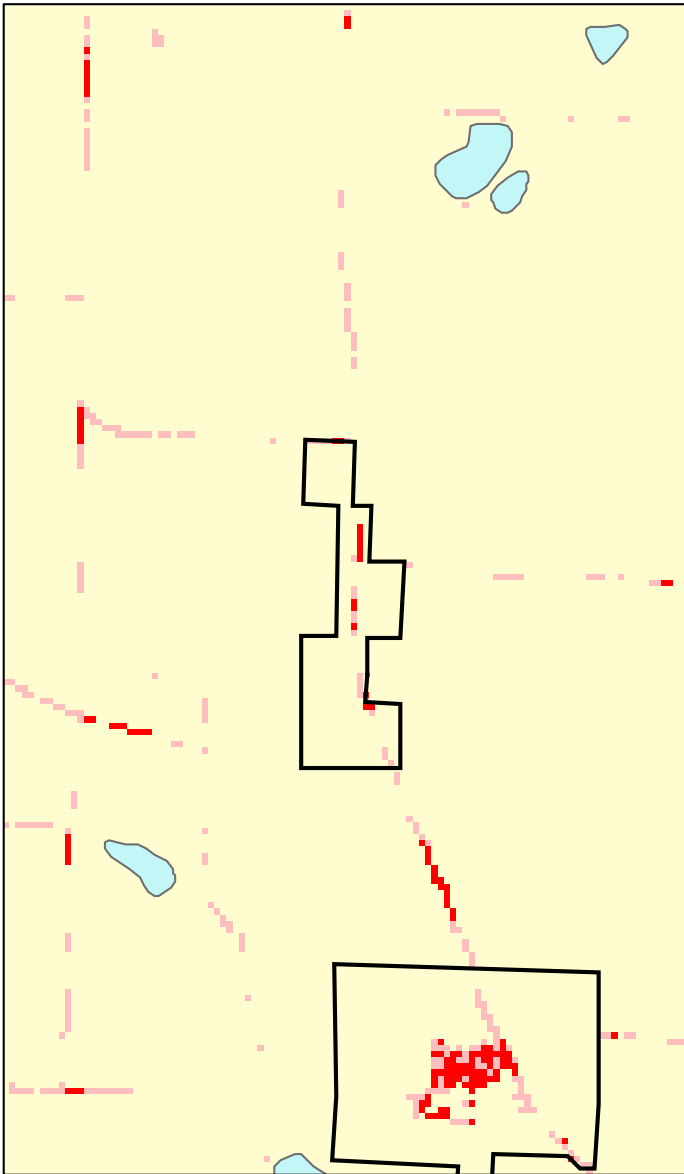

Meire Grove, MN: Impervious Cover

1990

2000

Meire Grove Summary	
Total Area Of MCD (Acres):	293
1990 Impervious Area Total (Acres):	7
2000 Impervious Area Total (Acres):	16
1990 Percent Impervious Surface:	2%
2000 Percent Impervious Surface:	6%
Increase In IC (Acres)	10
Percent Increase IC %	144%