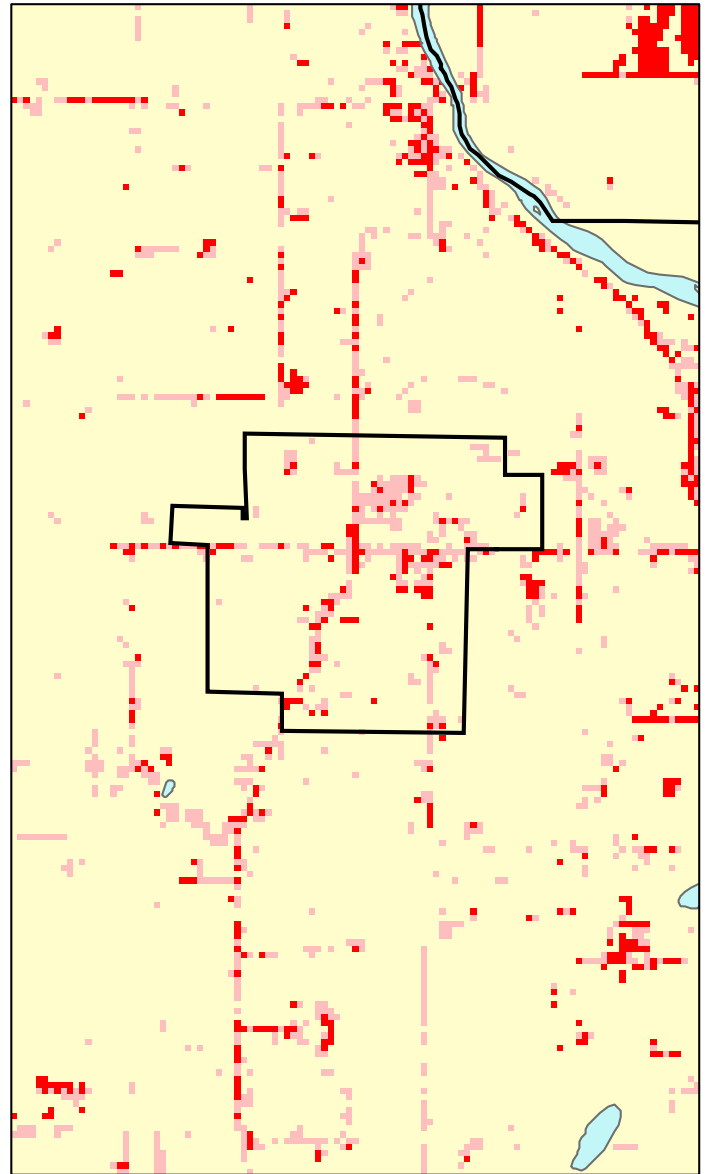

St. Stephen, MN: Impervious Cover

1990

2000

St. Stephen Summary	
Total Area Of MCD (Acres):	2358
1990 Impervious Area Total (Acres):	20
2000 Impervious Area Total (Acres):	155
1990 Percent Impervious Surface:	1%
2000 Percent Impervious Surface:	7%
Increase In IC (Acres)	135
Percent Increase IC %	659%