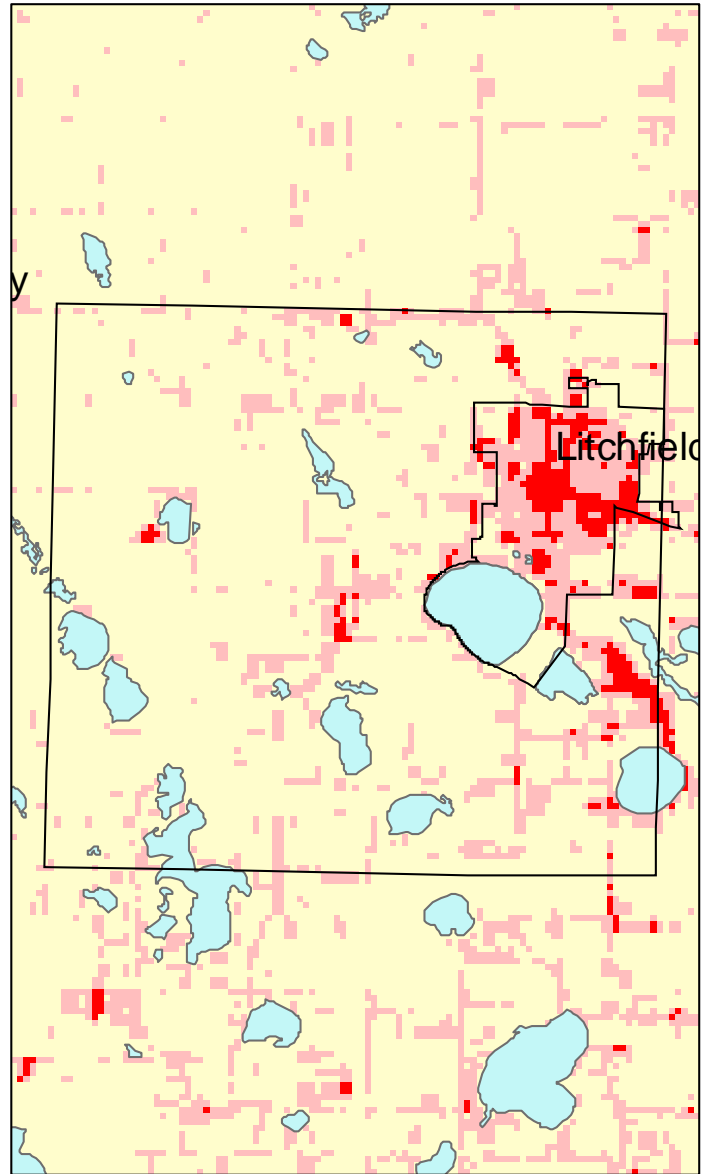

# Litchfield Township: Impervious Cover

1990

2000

Litchfield Township Summary	
Total Area of MCD (Acres):	21708
1990 Impervious Area Total (Acres):	528
2000 Impervious Area Total (Acres):	745
1990 Percent Impervious Surface:	2%
2000 Percent Impervious Surface:	3%
<b>Increase in IC (Acres)</b>	<b>217</b>
<b>Percent Increase IC%</b>	<b>41%</b>