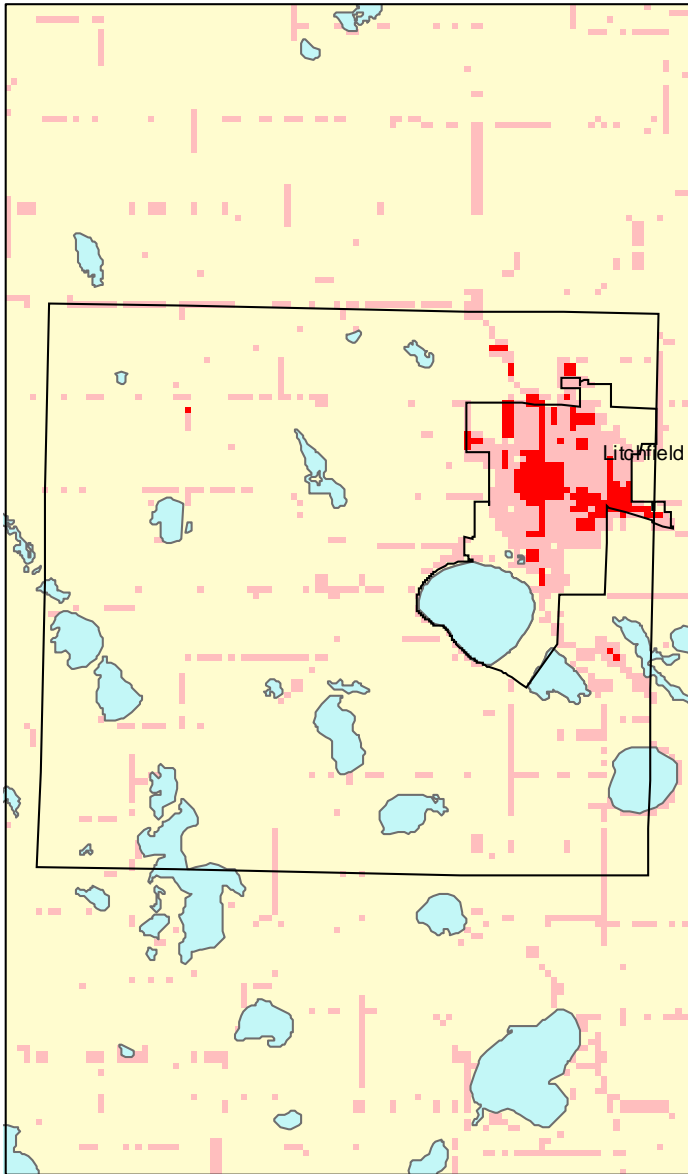

# Litchfield Township: Impervious Cover

1990

2000

Litchfield Township Summary	
Total Area of MCD (Acres):	21708
1990 Impervious Area Total (Acres):	528
2000 Impervious Area Total (Acres):	745
1990 Percent Impervious Surface:	2%
2000 Percent Impervious Surface:	3%
<b>Increase in IC (Acres)</b>	<b>217</b>
<b>Percent Increase IC%</b>	<b>41%</b>