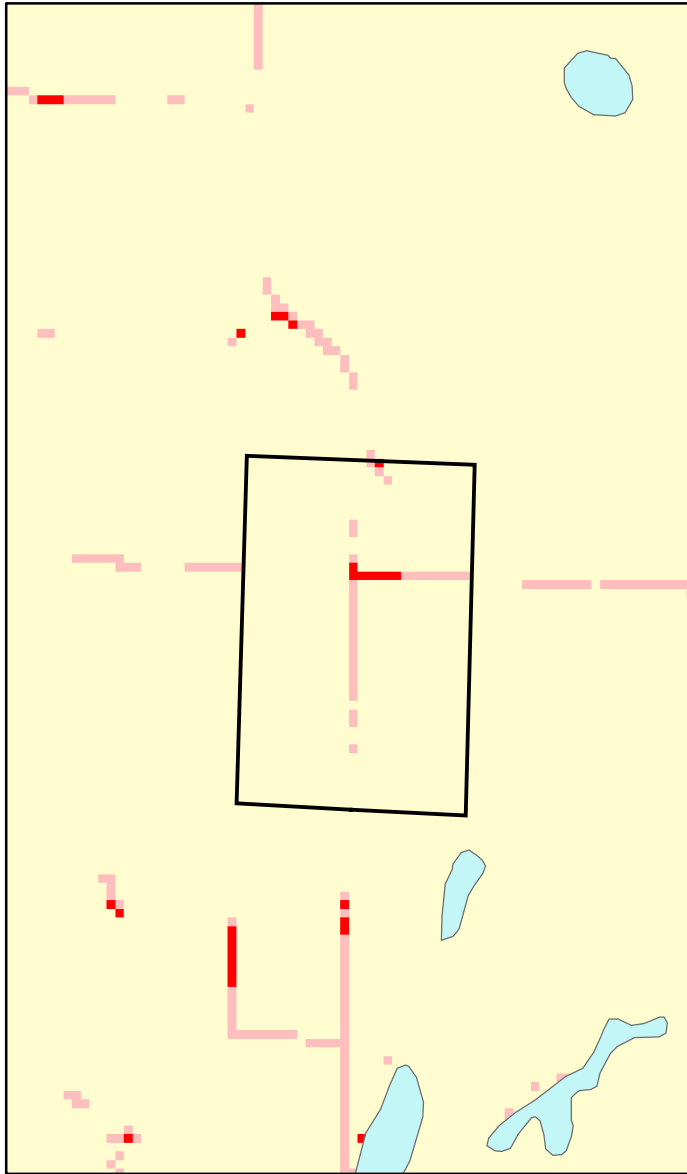

St. Rosa, MN: Impervious Cover

1990

2000

St. Rosa Summary	
Total Area Of MCD (Acres):	240
1990 Impervious Area Total (Acres):	4
2000 Impervious Area Total (Acres):	17
1990 Percent Impervious Surface:	1%
2000 Percent Impervious Surface:	7%
Increase In IC (Acres)	14
Percent Increase IC %	379%