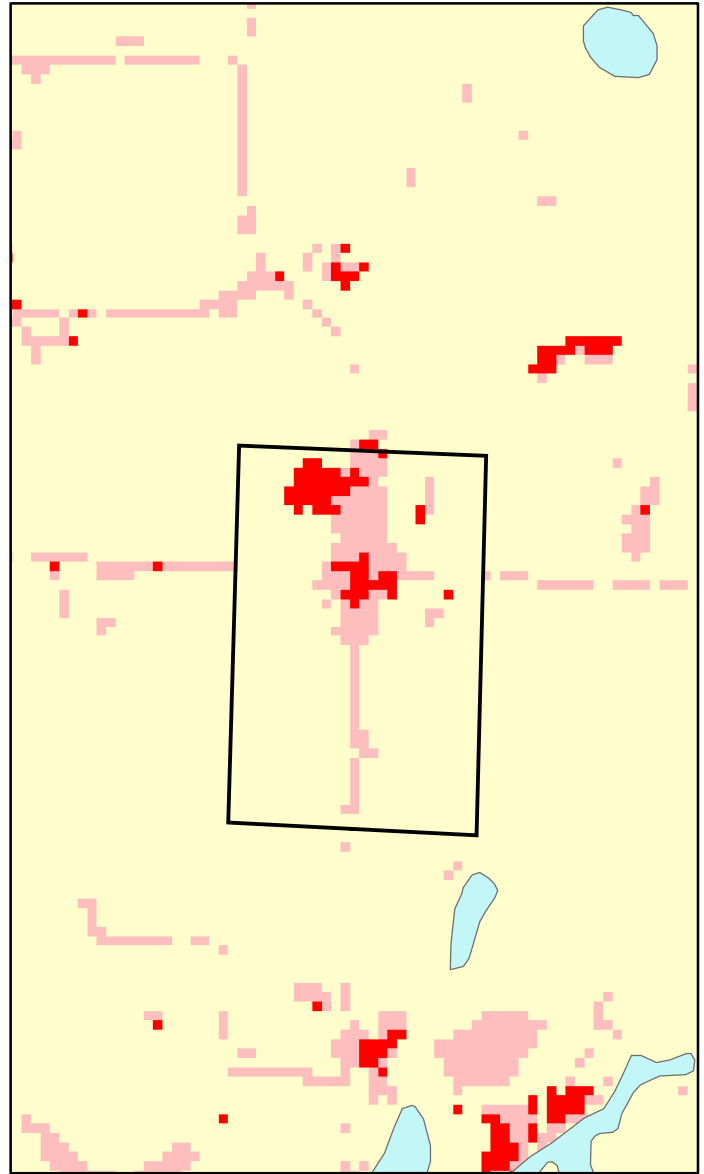

St. Rosa, MN: Impervious Cover

1990

2000

St. Rosa Summary	
Total Area Of MCD (Acres):	240
1990 Impervious Area Total (Acres):	4
2000 Impervious Area Total (Acres):	17
1990 Percent Impervious Surface:	1%
2000 Percent Impervious Surface:	7%
Increase In IC (Acres)	14
Percent Increase IC %	379%