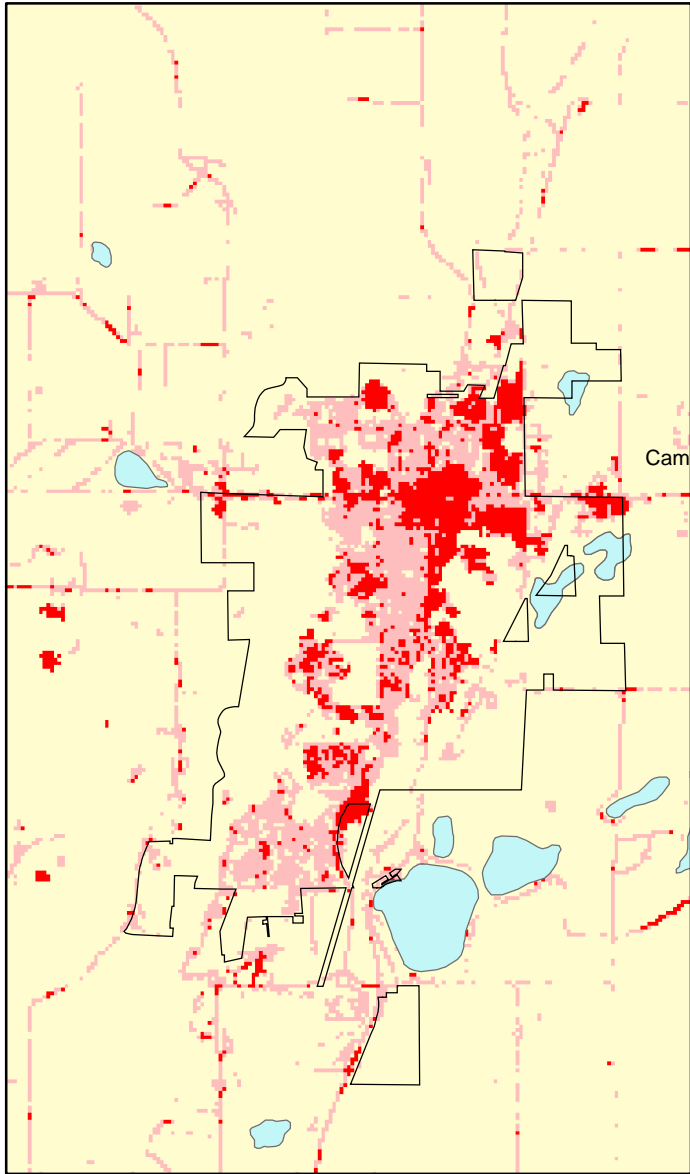

Cambridge, MN: Impervious Cover

1990

2000

Cambridge Summary	
Total Area Of MCD (Acres):	4166
1990 Impervious Area Total (Acres):	540
2000 Impervious Area Total (Acres):	892
1991 Percent Impervious Surface:	13%
2000 Percent Impervious Surface:	21%
Increase In IC (Acres)	352
Percent Increase IC %	65%