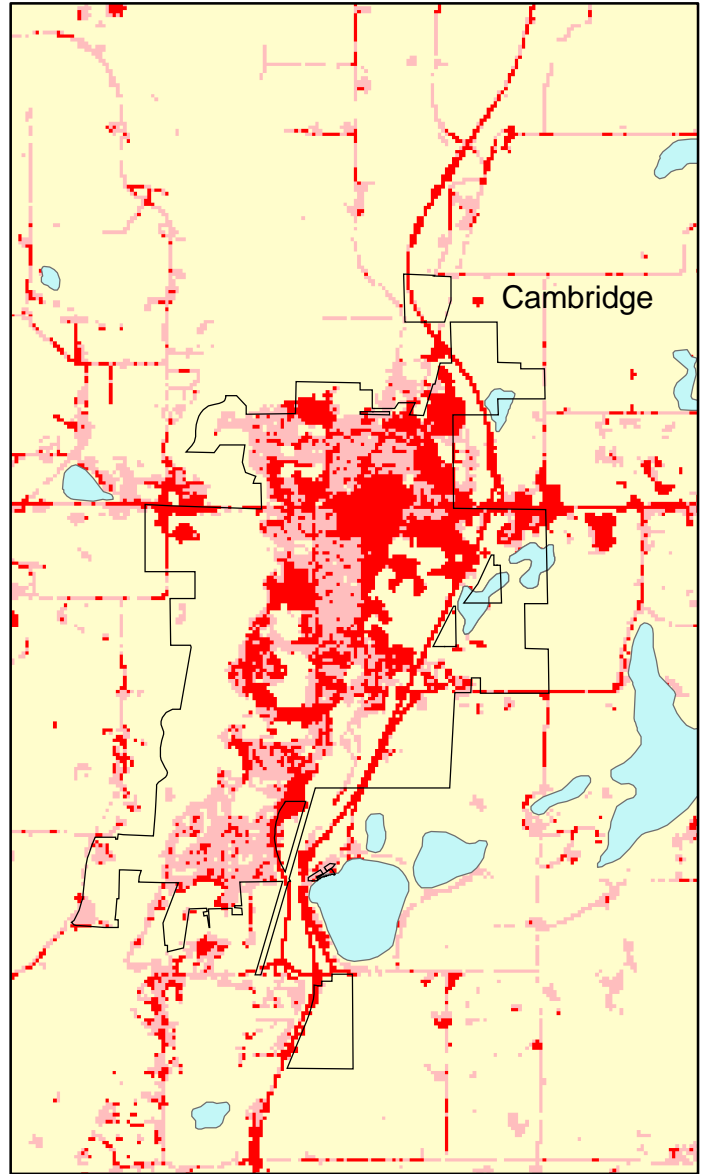

Cambridge, MN: Impervious Cover

1990

2000

Cambridge Summary	
Total Area Of MCD (Acres):	4166
1990 Impervious Area Total (Acres):	540
2000 Impervious Area Total (Acres):	892
1991 Percent Impervious Surface:	13%
2000 Percent Impervious Surface:	21%
Increase In IC (Acres)	352
Percent Increase IC %	65%