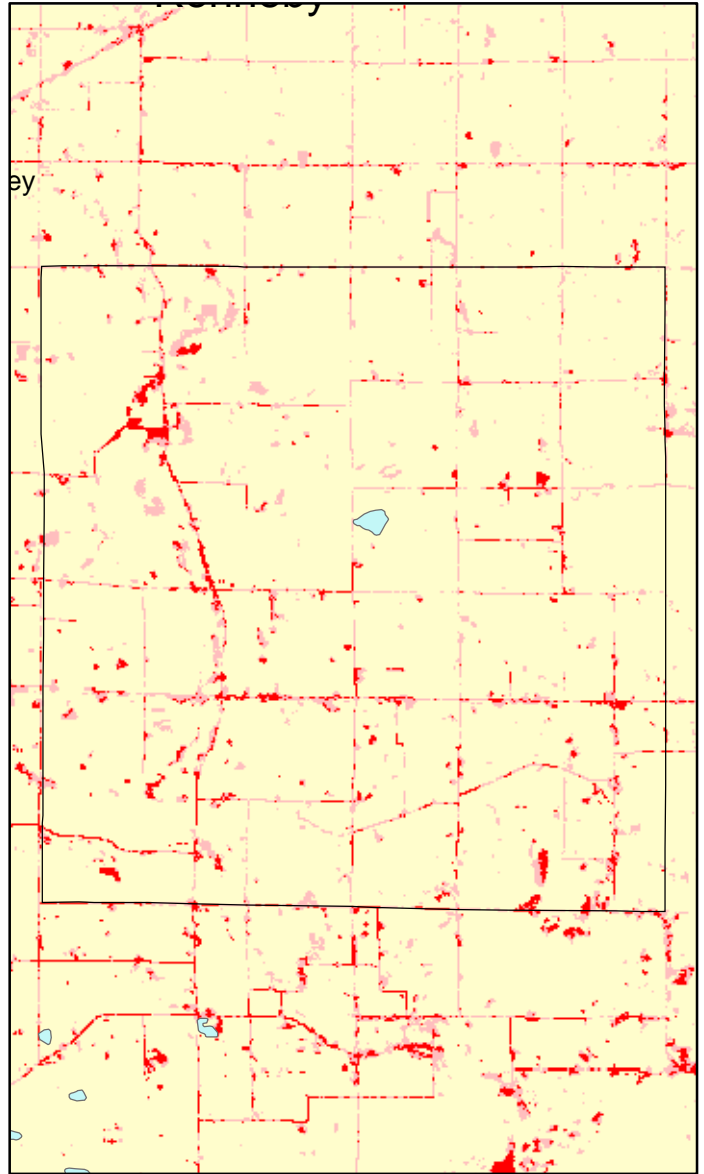

Glendorado Twp: Impervious Cover

1990

2000

Glendorado Twp. Summary	
Total Area of MCD (Acres):	23336
1990 Impervious Area Total (Acres):	174
2000 Impervious Area Total (Acres):	783
1990 Percent Impervious Surface:	1%
2000 Percent Impervious Surface:	3%
Increase in IC (Acres)	609
Percent Increase IC%	351%