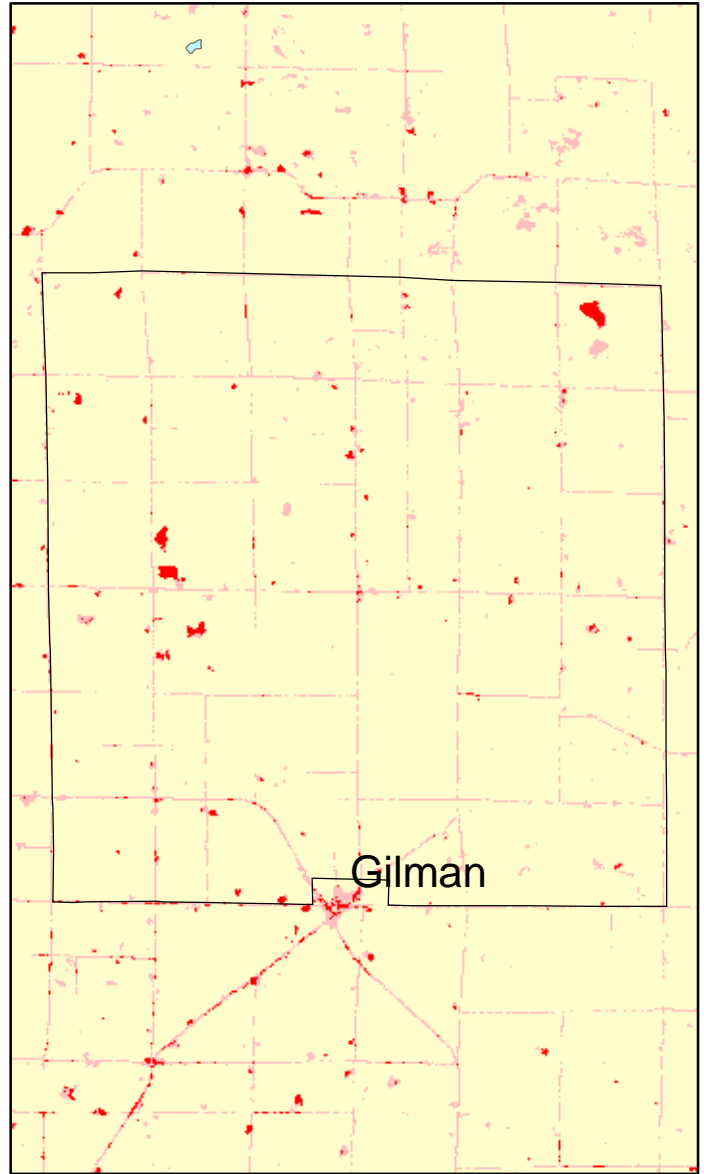

Alberta Township: Impervious Cover

1990

2000

Alberta Twp. Summary	
Total Area of MCD (Acres):	23208
1990 Impervious Area Total (Acres):	151
2000 Impervious Area Total (Acres):	303
1990 Percent Impervious Surface:	1%
2000 Percent Impervious Surface:	1%
Increase in IC (Acres)	152
Percent Increase IC%	101%