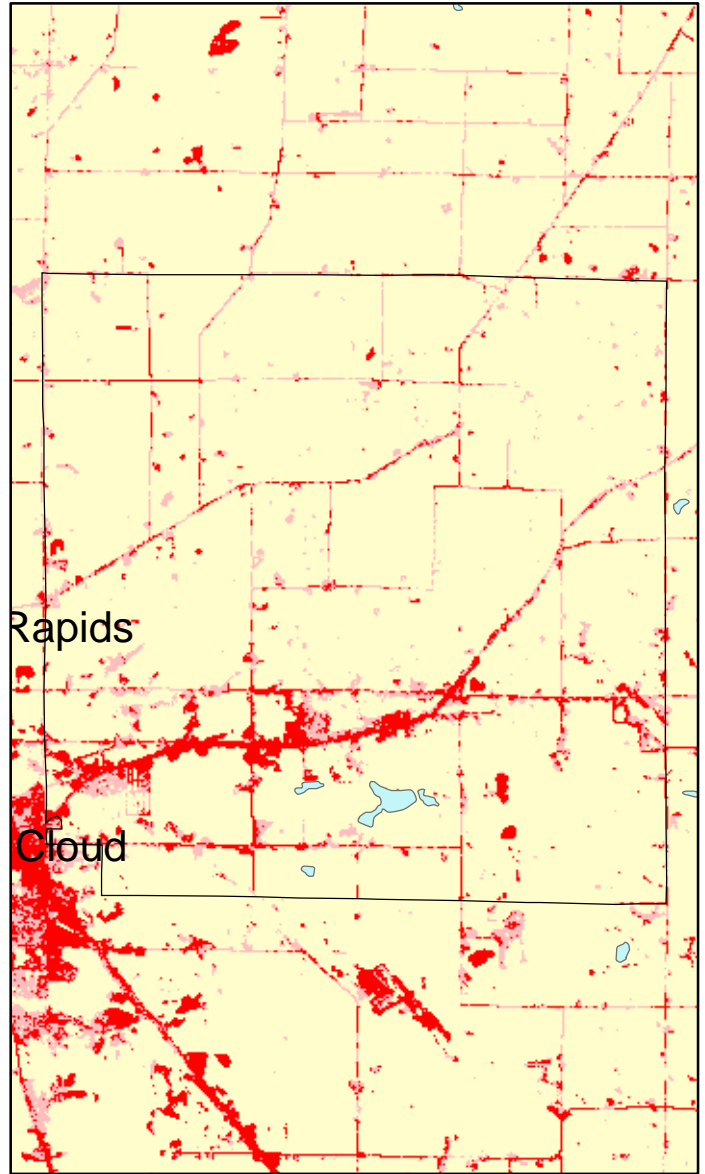

Minden Twp: Impervious Cover

1990

2000

Minden Twp. Summary	
Total Area of MCD (Acres):	22193
1990 Impervious Area Total (Acres):	455
2000 Impervious Area Total (Acres):	1166
1990 Percent Impervious Surface:	2%
2000 Percent Impervious Surface:	5%
Increase in IC (Acres)	711
Percent Increase IC%	156%